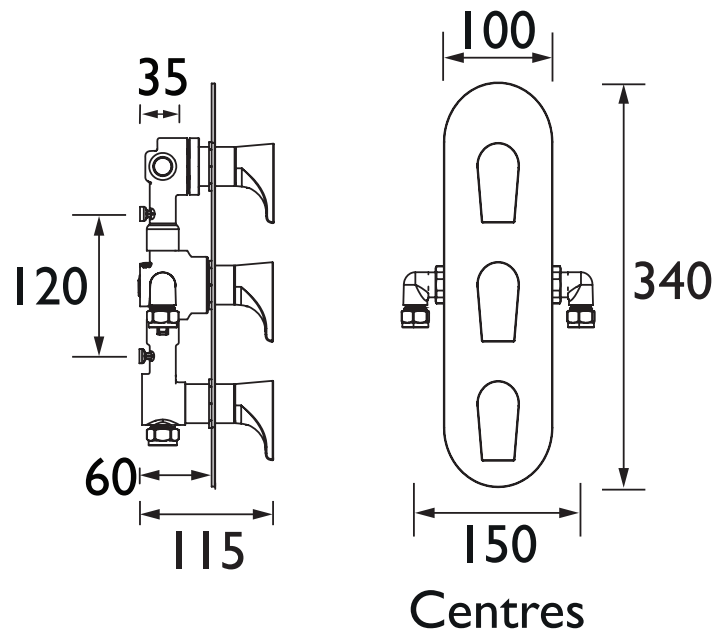

HOU SHC3DIV C

HOURGLASS Shower Range Hourglass Concealed Dual Control Valve with Diverter & Stopcock

Features:

- This shower valve has been designed to fit in any UK wall cavity and therefore only needs a 35mm deep cavity space
- Fitting depth including plasterboard and tiles is 60mm - 75mm
- Cartridge can be accessed from the front
- Requires rear access to service the filters
- Supplied with wall outlet

Product Certifications:

WRAS Certificate No: 1507041
WRAS Expiry Date: 31/07/2020

For more products, visit our website:
<http://www.bristan.com>

Specification

Style:	Contemporary
Finish/Colour:	Chrome
Main Construction Material:	Brass
No of Controls:	3
Shower Type:	Dual Control
Shower Head Type:	None
Valve/Cartridge Type:	Thermostatic Cartridge & 3/4" Ceramic Disc Valve
Maximum Hot Water Supply Temperature °C:	65
Maximum Static Pressure: (bar)	10
Plumbing System Suitability:	Suitable for all plumbing systems, ideally balanced
Working Pressure Range:	Min: 0.2 bar, Max: 5 bar
Connection Inlet:	15mm Compression
Connection Outlet:	15mm Compression
Isolation Valve Included:	No
Check Valve Included:	Yes

Dimensions (measurements in mm)

Flow Rates (l/min)

System Pressure (bar)	0.2	0.5	1	2	3	5
Outlet 1 (via CD Valve)	8.3	14.5	21.2	30	36.7	47.4
Outlet 2 (via Diverter)	6.7	12.4	18.5	26.2	32	41.4
Outlet 3 (via Diverter)	6.6	12.1	18	25.5	31.2	40.3

TECHNICAL DATA SHEET

BRISTAN

TAPS & SHOWERS

D3