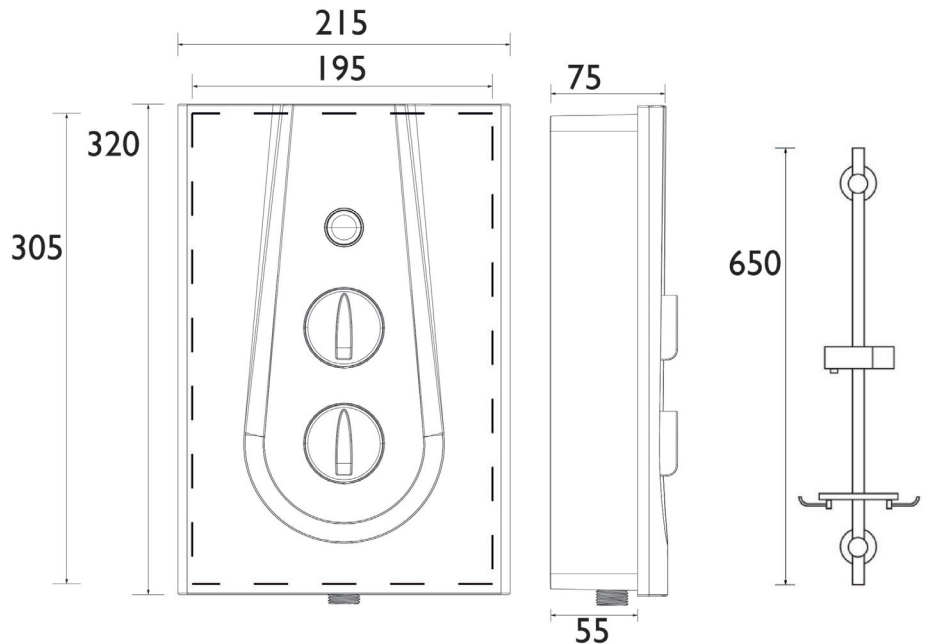

GLE3105 W

GLEE Electric Shower Range Glee 10.5kw Electric Shower White

Features:

- 15mm push-fit inlet connection
- Available in 8.5kW, 9.5kW and 10.5kW power ratings @240V
- Draws water directly from mains supply, at working pressures between 0.7 bar and 10 bar
- Anti-limescale feature reduces build up and rub-clean handset helps extend product life
- Choose your ideal temperature with the digital display

Product Certifications:

WRAS Cert. Number: 1312053
WRAS Expiry Date: 31/12/2018

Intertek

For more products, visit our website:
<http://www.bristan.com>

Specification

Finish/Colour:	White
Main Construction Material:	ABS Plastic
No of Controls:	3
Control Type:	Push Button and Dial
Shower Type:	Electric Shower
Shower Head Type:	Multi Function Handset
Working Pressure Range: (bar)	Min 0.7 Bar, Max 10 Bar
Maximum Static Pressure: (bar)	10
Plumbing System Suitability:	Mains Cold Feed Only
Connection Inlet:	15mm Push-Fit Connection
Connection Outlet:	G 1/2"
Thermostatic:	No
Isolation Valve Included:	No
Check Valve Included:	No
Power Rating:	10.5kW (+24% more flow)
Phased Shutdown Feature:	Yes
Energy Rating:	A

Dimensions (measurements in mm)

Flow Rates (l/min)

Power	10.5kW
Flow Rate	5.6

Quoted as per European Water Label (EWL) scheme conditions:
Output - 42°C, Input - 15°C, Voltage - 240V

TECHNICAL DATA SHEET

BRISTAN