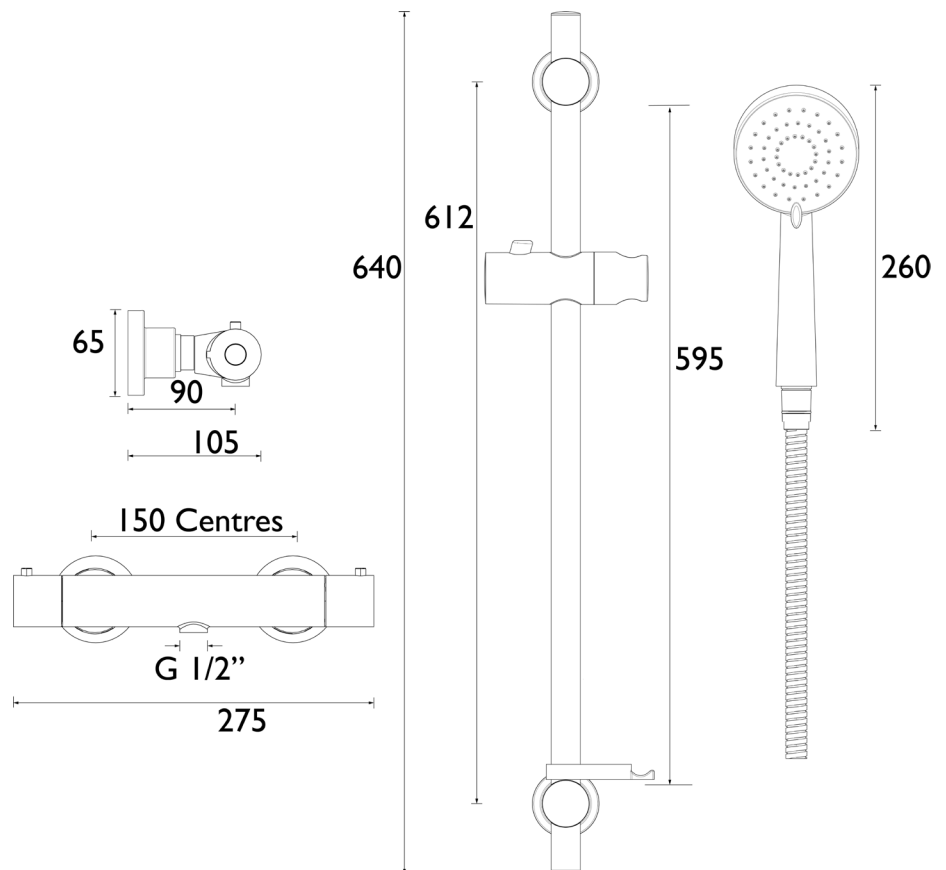

FZ SHXMMCTFF C

COOLTOUCH Shower Range FRENZY Cool Touch Bar Mixer with Fast Fit Connections and Multi Mode Kit

Features:

- 15mm inlet connections
- Thermostatic cartridge with preset temperature stop at 38°C, can be over-riden to a maximum of 46°C
- Unique Safe Touch technology ensures the valves stays cool to the touch while in use
- Dual control - flow and temperature are controlled separately
- Supplied with a wall mount 12 fixing kit for easier retro installation

Product Certifications:

For more products, visit our website:
<http://www.bristan.com>

Specification

Main Construction Material:	Brass
No of Controls:	2
Shower Type:	Cool Touch Bar Mixer
Shower Head Type:	Adjustable
Valve/Cartridge Type:	Exposed
Maximum Hot Water Supply Temperature °C:	60
Maximum Static Pressure: (bar)	10
Plumbing System Suitability:	All - Ideally Balanced
Working Pressure Range:	Min. 0.2 Bar, Max 5.0 Bar
Connection Inlet:	15mm Compression
Connection Outlet:	G 1/2"
Isolation Valve Included:	No
Check Valve Included:	No

Dimensions (measurements in mm)

Flow Rates (l/min)

System Pressure (bar)	0.2	0.5	1	2	3	5
Through Handset (mixed)	4.2	7.5	11.2	15.8	19.4	25

TECHNICAL DATA SHEET

BRISTAN

D5