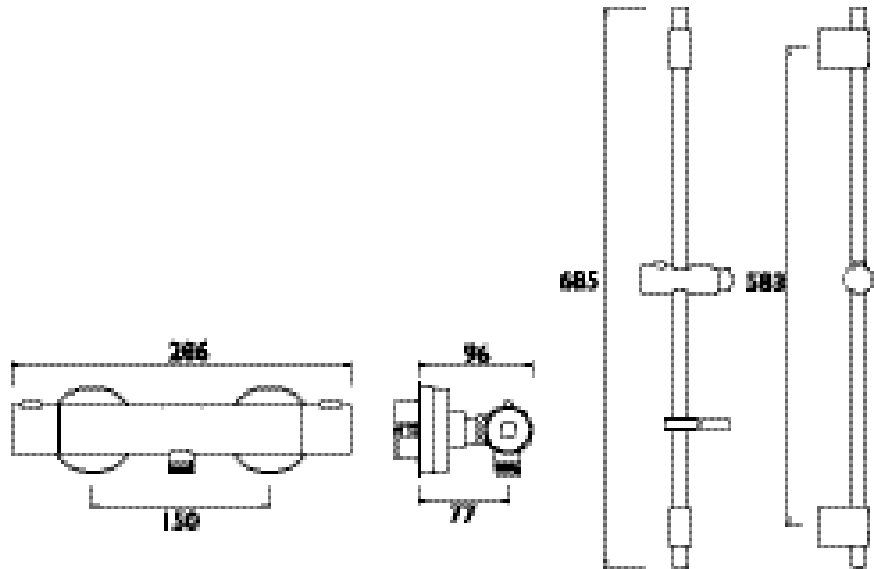

### Specification

Style:	Contemporary
Finish/Colour:	Chrome
Main Construction Material:	Brass
No of Controls:	2
Shower Type:	Exposed Bar
Shower Head Type:	Both
Valve/Cartridge Type:	Thermostatic
Maximum Hot Water Supply Temperature	80
Dynamic Pressure Range: (bar)	5
Maximum Static Pressure: (bar)	10
Plumbing System Suitability:	All, Preferably Balanced
Working Pressure Range:	Min. 0.5, Max. 5.0
Flow Rate: (l/min @ 3 bar)	11
Connection Inlet:	15mm Compression
Connection Outlet:	G 1/2"
Isolation Valve Included:	No
Check Valve Included:	No

### Features:

- Supplied with our Wallmount 12 Fixing Kit
- Shower has an adjustable fixing bracket on riser rail
- Existing screwholes can be used
- Easy installation
- Supplied with a push-button multi-mode rub clean handset

### Dimensions (measurements in mm)

For more products, visit our website:  
<http://www.bristan.com>