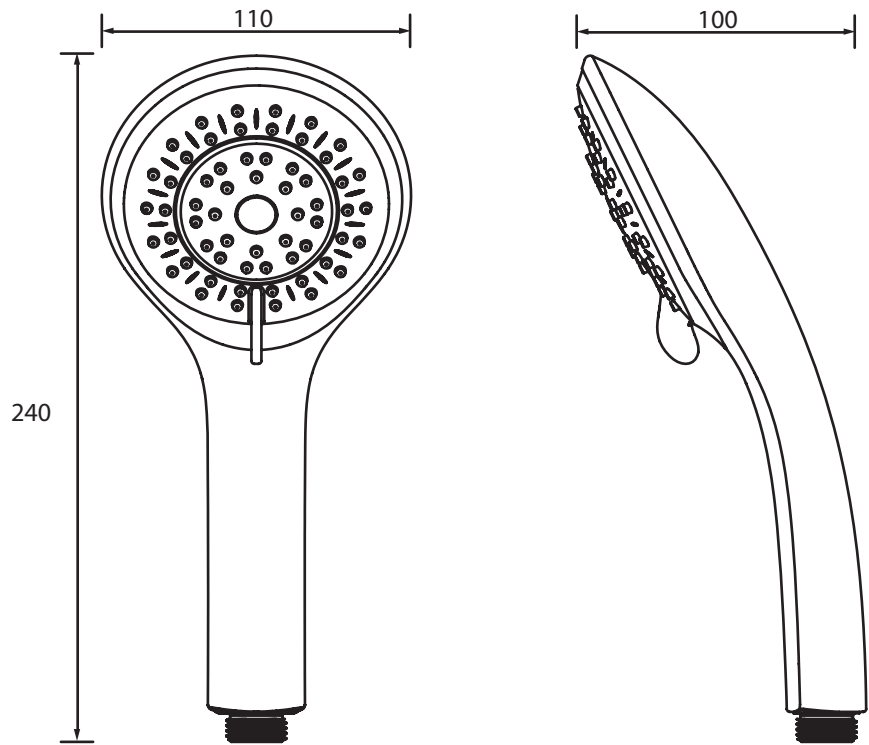

CAS HAND04 C

CASINO Shower Range Casino 5 Function Large Handset Chrome

Specification

Style:	Contemporary
Finish/Colour:	Chrome Plated
Main Construction Material:	ABS
Connection Inlet:	G 1/2"

Dimensions (measurements in mm)

Features:

- Clam packed

For more products, visit our website:
<http://www.bristan.com>

TECHNICAL
DATA
SHEET

BRISTAN
TAPS & SHOWERS

D1