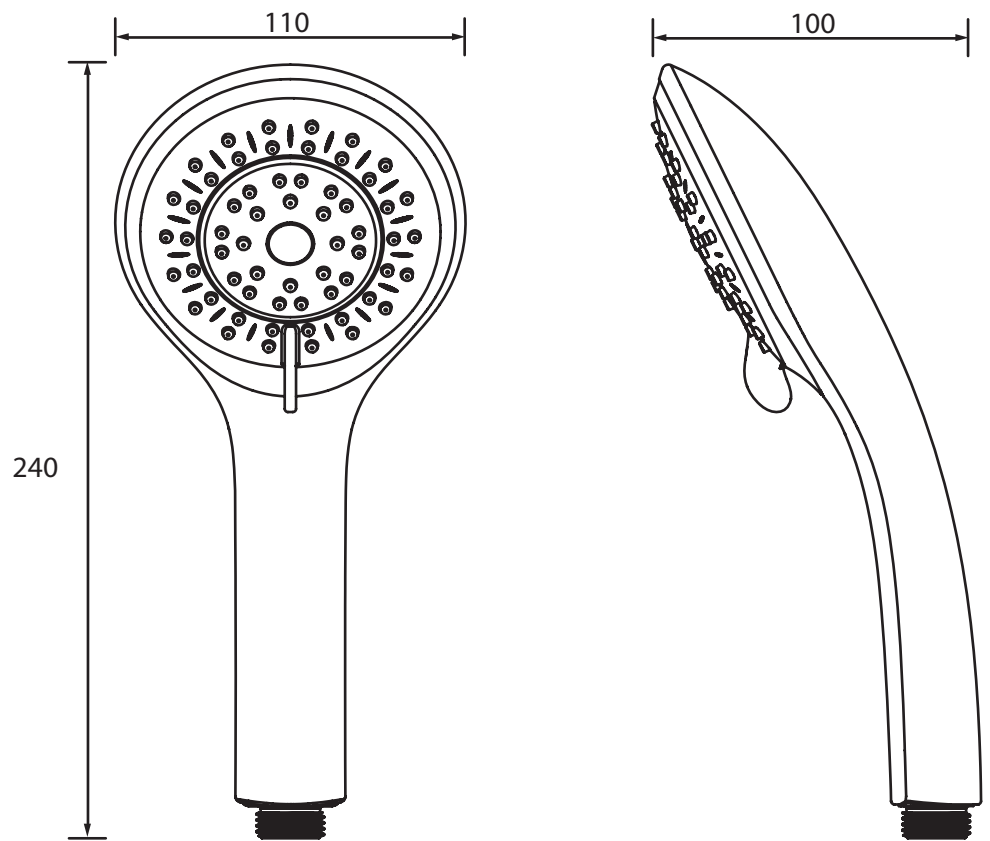

# CAS HAND03 C

## CASINO Shower Range Casino 3 Function Large Handset Chrome

### Specification

Style:	Contemporary
Finish/Colour:	Chrome Plated
Main Construction Material:	ABS
Connection Inlet:	G 1/2"

### Dimensions (measurements in mm)