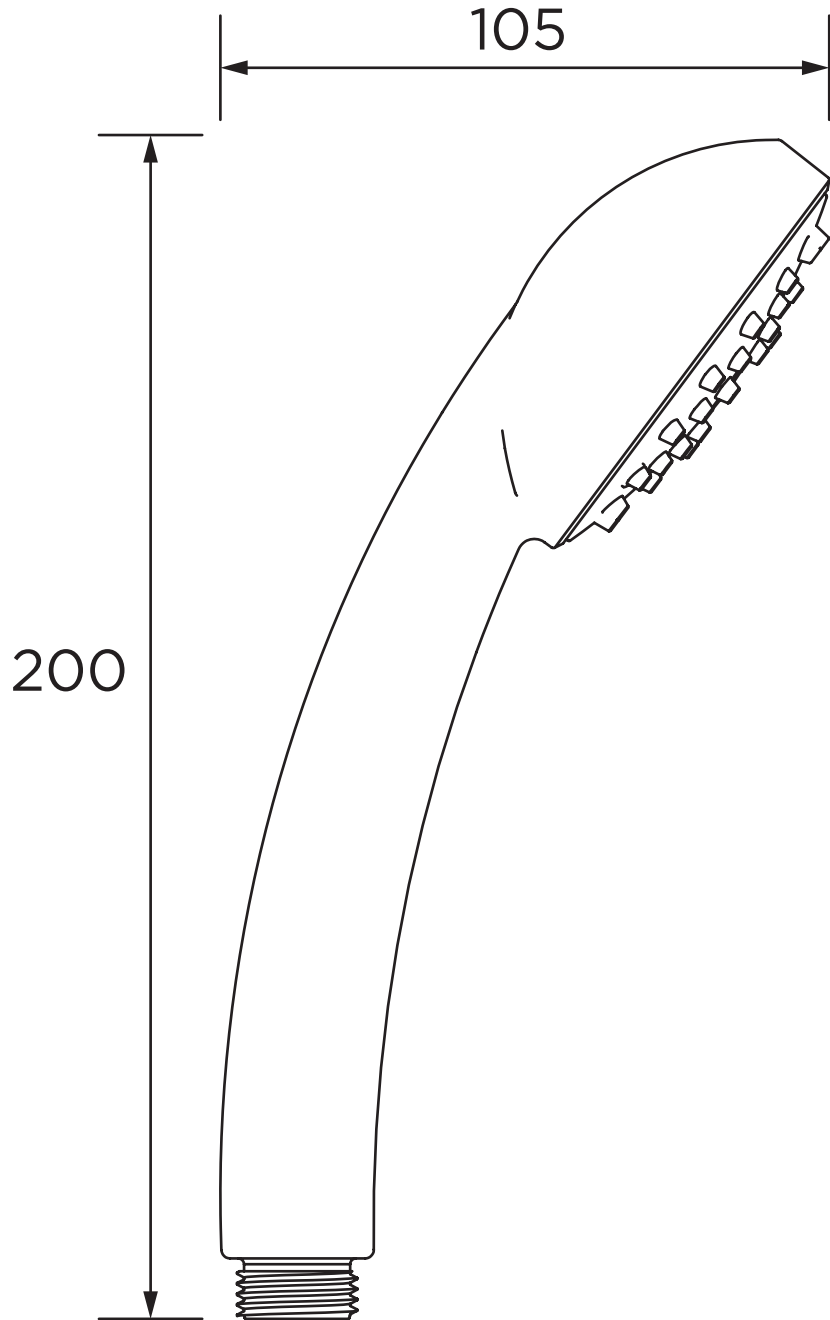

CAS HAND01 C

CASINO Shower Range Casino Single Function Small Handset Chrome

Specification

Style:	Contemporary
Finish/Colour:	Chrome Plated
Main Construction Material:	ABS
Connection Inlet:	G 1/2"

Dimensions (measurements in mm)

Features:

- Clam packed

For more products, visit our website:
<http://www.bristan.com>

TECHNICAL
DATA
SHEET

BRISTAN
TAPS & SHOWERS

D1