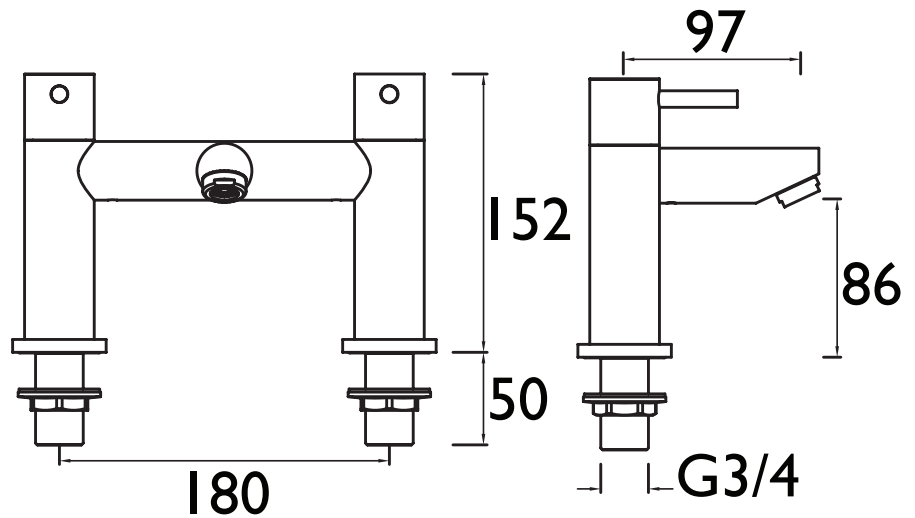

BTZ BF C

BLITZ Tap Range Blitz Bath Filler Chrome

Features:

- Metal Backnuts
- Ceramic Disc
- 3/4" valve

Product Certifications:

For more products, visit our website:
<http://www.bristan.com>

Specification

Style:	Contemporary
Product Type:	Taps
Finish/Colour:	Chrome
Main Construction Material:	Brass
Mount Type:	Deck Mounted
Handle Type:	Lever
Connection Inlet:	3/4" BSP
Connection Outlet:	N/A
Number of Tap Holes:	2
Valve/Cartridge Type:	3/4" Ceramic Disc Valves
Plumbing System Requirements:	All
Working Pressure Range:	Min 0.2 Bar, Max 5.0 Bar
Maximum Hot Water Temperature: °C	65
Maximum Dynamic Pressure: (bar)	5
Maximum Static Pressure: (bar)	10
Flow Type:	Single
Flow Rate: (l/min @ 3 bar)	55
Isolation Included:	No

Dimensions (measurements in mm)

Flow Rates (l/min)

System Pressure (bar)	0.2	0.5	1	2	3	5
BTZ BF C - Single Outlet	14.3	22.6	31.8	44.9	55	71.1
BTZ BF C - Mixed	24.6	38.1	53.8	76	93.1	120.3

TECHNICAL DATA SHEET