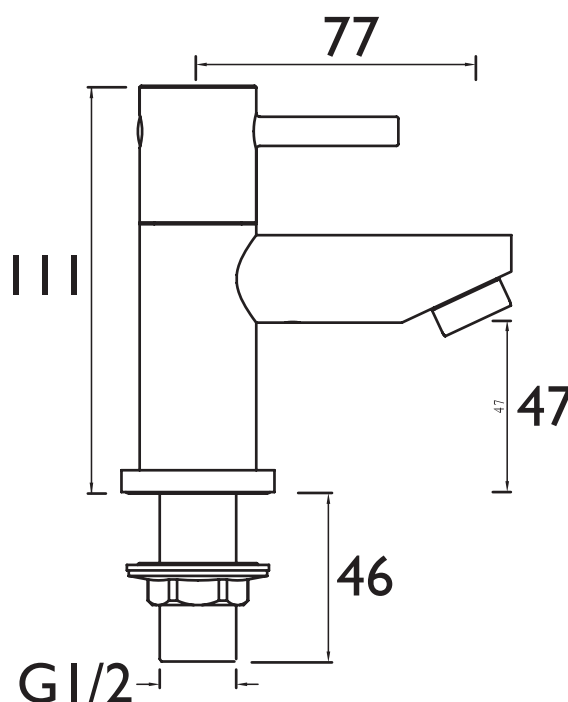

## BLITZ Tap Range Blitz BasinTaps Chrome

Specification	
Style:	Contemporary
Product Type:	Bathroom Taps
Finish/Colour:	Chrome
Main Construction Material:	Brass
Mount Type:	Deck
Handle Type:	Paddle
Connection Inlet:	1/2" BSP
Number of Tap Holes Required:	2
Valve/Cartridge Type:	1/2" Ceramic Disc Valve
Plumbing System Suitability	All
Working Pressure Range:	Min 0.2 bar - Max 5 bar
Maximum Hot Water Temperature: °c	65
Maximum Dynamic Pressure: (bar)	5
Maximum Static Pressure: (bar)	10
Flow Type:	Single flow
Flow Rate: (l/min @ 3 bar)	25.7
Connection Outlet:	M18 Flow Straightener
Isolation Included:	No

### Dimensions (measurements in mm)

### Flow Rates (l/min)

System Pressure (bar)	0.2	0.5	1	2	3	5
BTZ 1/2 C	7.3	10.8	14.9	20.9	25.7	33.2

TECHNICAL  
DATA  
SHEET

**BRISTAN**  
TAPS & SHOWERS

D5