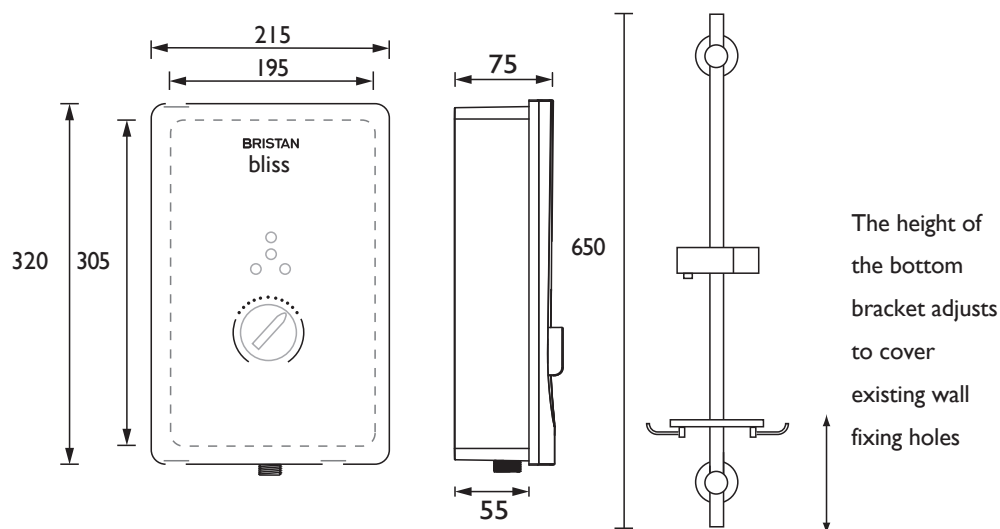

BL3105 W

BLISS Electric Shower Range BLISS 10.5KW ELECTRIC SHOWER WHITE

Features:

- 15mm push-fit inlet connection
- Available in 8.5kW, 9.5kW and 10.5kW power ratings @240V
- Draws water directly from mains supply, at working pressures between 0.7 bar and 10 bar
- Touch controls with super sleek looks
- Anti-limescale feature reduces build up and rub-clean handset helps extend product life

Product Certifications:

WRAS Cert. Number: 1312053
WRAS Expiry Date: 31/12/2018

Intertek

For more products, visit our website:
<http://www.bristan.com>

Specification

Finish/Colour:	White
Main Construction Material:	ABS Plastic
No of Controls:	5
Control Type:	Dial and Push Button
Shower Type:	Electric Shower
Shower Head Type:	Multi Function Handset
Working Pressure Range: (bar)	Min 0.7 Bar, Max 10 Bar
Maximum Static Pressure: (bar)	10
Plumbing System Suitability:	Mains Cold Feed Only
Connection Inlet:	15mm Push-Fit Connection
Connection Outlet:	G 1/2"
Thermostatic:	No
Isolation Valve Included:	No
Check Valve Included:	No
Power Rating:	10.5kW (+24% more flow)
Phased Shutdown Feature:	Yes
Energy Rating:	A

Dimensions (measurements in mm)

Flow Rates (l/min)

Power	10.5kW
Flow Rate	5.6

Quoted as per European Water Label (EWL) scheme conditions:
Output - 42°C, Input - 15°C, Voltage - 240V

TECHNICAL DATA SHEET

BRISTAN