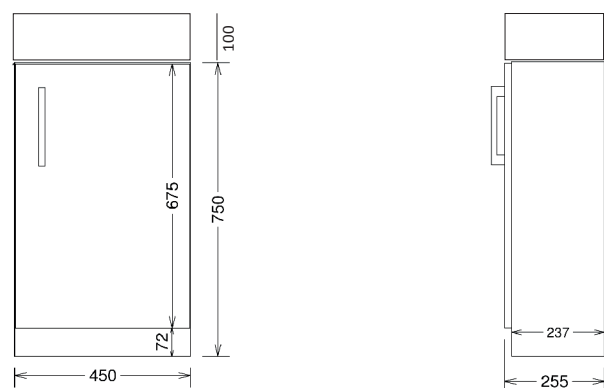

CI/SFB
(74)

Overview:

This floor-standing furniture comes in a choice of four finishes; gloss white, driftwood, dark elm or gloss grey. The single door compact unit includes the basin and is ideal for smaller bathrooms and cloakrooms.

Key product features:

- Pre-built rigid unit
- Soft close hinges
- Compact ceramic basin
- Internal shelf
- 18mm carcass

Product:	450mm compact vanity
Dark elm code:	LICVUDE
White code:	LICVUGW
Gloss grey code:	LICVUGR
Driftwood code:	LICVUDW
Weight in kg:	12
Material:	MFC & vitreous china
Standard:	n/a
DOP:	n/a
BiM download:	x
CAD download:	x

Shown: 45cm vanity unit with basin and mono mixer tap.
LICVUDE - TPRAMONO

Special notes

Right hand Basin and door only
Door handles are supplied but not installed to prevent damage during transportation