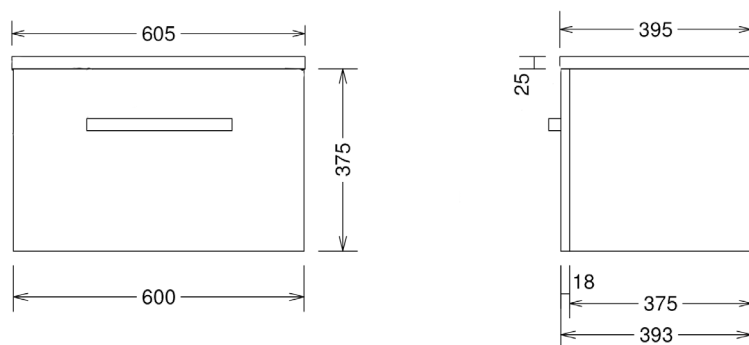

Overview:

This one drawer bathroom furniture unit is available with the options of a sit-in basin or a worktop to allow the mounting of a suitable free-standing basin. This combined with the four colour finishes gives multiple options for creativity.

Key product features:

- Pre-build rigid unit
- Soft close draw
- Wall mounted modern design
- 18mm carcass

Product:	600mm 1 drawer unit & basin	600mm 1 drawer unit & worktop
Dark elm code:	CAWMUSL1DE	CAWMU1DE
White code:	CAWMUSL1GW	CAWMU1GW
Gloss grey code:	CAWMUSL1GR	CAWMU1GR
Driftwood code:	CAWMUSL1DW	CAWMU1DW
Weight in kg:	20	15
Colour:	Choice of gloss white or dark elm, gloss grey or driftwood	
Material:	MFC & Vitreous china	MFC
Standard:	n/a	n/a
DOP:	n/a	n/a
BiM download:	x	x
CAD download:	x	x

Shown: 600mm one drawer unit in gloss white with fitted basin, mono mixer tap and wall hung WC
CAWMUSL1GW - TPCEDMONO- DS6WHNGSETSC

Special notes

Door handles are supplied but not installed to prevent damage during transportation. Basin features an internal overflow and is only available with a single tap hole. Line drawing features worktop at 25mm, basin height is 15mm.