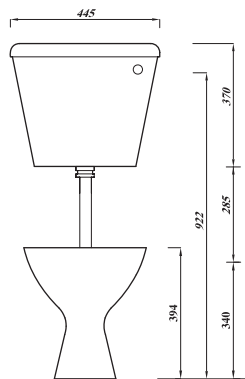

CI/SFB
(74)

**Overview:**

This classically designed S trap pan is perfect for commercial installations and replacements. This low level WC can be paired with either a push button or lever operated cistern for added flexibility.

**Key product features:**

- Vertical outlet - S trap design
- Four floor fixing holes
- CE Compliant

Product:	<b>Pan</b>	<b>PB cistern</b>	<b>Lever cistern</b>	<b>Soft close seat</b>
Code:	UNWHSLLPA	ASWHLLPBCI	ASWHLLBCI	STWHSCUNP
Weight in kg:	11.9	14.7	14.7	1.3
Colour:	White			
Material:	Vitreous china			Plastic
Standard:	EN997-CL1-6A+CL2			n/a
DOP:	WCBTW1			n/a
BiM download:	x	x	x	n/a
CAD download:	✓	✓	✓	n/a
Flushing volume:	6/4ltr			
Flushing mechanism:	Dual flush push button or lever			
Inlet:		Bottom inlet	Side inlet	
WRAS:	All Lecico flushing mechanisms are WRAS approved			
Options:	Standard seat S/S hinges - STWHSSUNP Ring seat with no lid- STWHRING			

**Shown: Low level WC with standard seat**  
UNWHSLLPA

**Special notes**

Pan fixes directly to floor using four fixing holes - Screws not included.  
Cistern can be fixed to a wall.  
For alternative seats, please check specification to ensure fit

All dimensions are approximate and subject to normal ceramic variation.  
Although every effort is made not to change the above product specification, Lecico reserve the right to do so without prior notification if necessary.