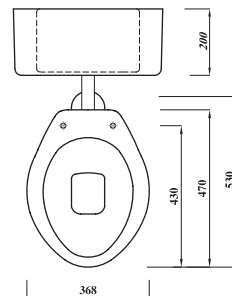

CI/SFB
(74)

**Overview:**

This classically designed S trap pan is perfect for commercial installations and replacements. This low level WC can be paired with either a push button or lever operated cistern for added flexibility.

**Key product features:**

- Vertical outlet - S trap design
- Four floor fixing holes
- CE Compliant

Product:	<b>Pan</b>	<b>PB cistern</b>	<b>Lever cistern</b>	<b>Soft close seat</b>
Code:	UNWHSLLPA	ASWHLLPBCI	ASWHLLBCI	STWHSCUNP
Weight in kg:	11.9	14.7	14.7	1.3
Colour:	White			
Material:	Vitreous china			Plastic
Standard:	EN997-CL1-6A+CL2			n/a
DOP:	WCBTW1			n/a
BiM download:	x	x	x	n/a
CAD download:	✓	✓	✓	n/a
Flushing volume:	6/4ltr			
Flushing mechanism:	Dual flush push button or lever			
Inlet:		Bottom inlet	Side inlet	
WRAS:	All Lecico flushing mechanisms are WRAS approved			
Options:	Standard seat S/S hinges - STWHSSUNP Ring seat with no lid- STWHRING			

**Shown: Low level WC with standard seat**  
UNWHSLLPA

**Special notes**

Pan fixes directly to floor using four fixing holes - Screws not included.  
Cistern can be fixed to a wall.  
For alternative seats, please check specification to ensure fit

All dimensions are approximate and subject to normal ceramic variation.  
Although every effort is made not to change the above product specification, Lecico reserve the right to do so without prior notification if necessary.