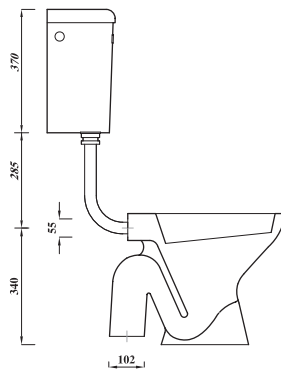

CI/SFB
(74)

**Overview:**

This classically designed S trap pan is perfect for commercial installations and replacements. This low level WC can be paired with either a push button or lever operated cistern for added flexibility.

**Key product features:**

- Vertical outlet - S trap design
- Four floor fixing holes
- CE Compliant

Product:	<b>Pan</b>	<b>PB cistern</b>	<b>Lever cistern</b>	<b>Soft close seat</b>
Code:	UNWHSLLPA	ASWHLLPBCI	ASWHLLBCI	STWHSCUNP
Weight in kg:	11.9	14.7	14.7	1.3
Colour:	White			
Material:	Vitreous china			Plastic
Standard:	EN997-CL1-6A+CL2			n/a
DOP:	WCBTW1			n/a
BiM download:	x	x	x	n/a
CAD download:	✓	✓	✓	n/a
Flushing volume:	6/4ltr			
Flushing mechanism:	Dual flush push button or lever			
Inlet:		Bottom inlet	Side inlet	
WRAS:	All Lecico flushing mechanisms are WRAS approved			
Options:	Standard seat S/S hinges - STWHSSUNP Ring seat with no lid- STWHRING			

**Shown: Low level WC with standard seat**  
UNWHSLLPA

**Special notes**

Pan fixes directly to floor using four fixing holes - Screws not included.  
Cistern can be fixed to a wall.  
For alternative seats, please check specification to ensure fit

All dimensions are approximate and subject to normal ceramic variation.  
Although every effort is made not to change the above product specification, Lecico reserve the right to do so without prior notification if necessary.