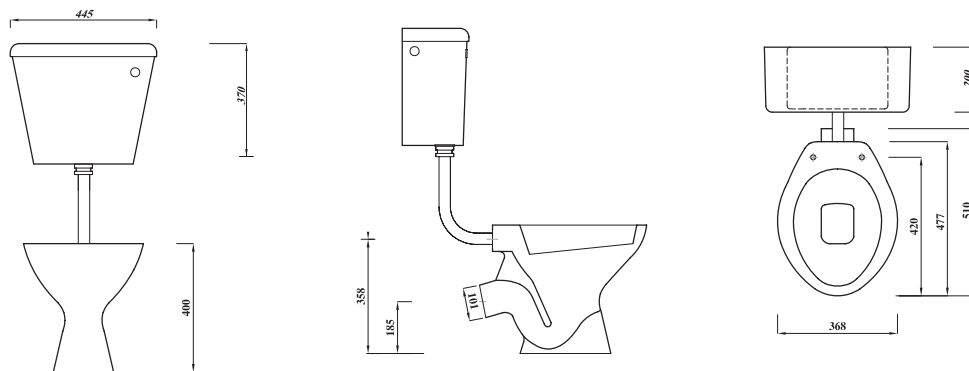

Shown: Low level WC with standard seat
UNWHPLLPA

Overview:

This pan features an elegant design, and is perfect for commercial installations. This low level WC can be paired with either a push button or lever operated cistern for added flexibility.

Key product features:

- Angled outlet
- CE Compliant
- Elegant design

Product:	Pan	PB cistern	Lever cistern	Soft close seat
Code:	UNWHPLLPA	ASWHLLPBCI	ASWHLLBCI	STWHSCUNP
Weight in kg:	15.8	14.7	14.7	1.3
Colour:	White			
Material:	Vitreous china			Plastic
Standard:	EN997-CL1-6A+CL2			n/a
DOP:	WCBTW1			n/a
BiM download:	x	x	x	n/a
CAD download:	✓	✓	✓	n/a
Flushing volume:	6/4ltr			
Flushing mechanism:	Dual flush push button or lever			
Inlet:		Bottom inlet	Side inlet	
WRAS:	All Lecico flushing mechanisms are WRAS approved			
Options:	Standard seat S/S hinges - STWHSSUNP Ring seat with no lid- STWHRING			

Special notes

Pan fixes directly to floor using four fixing holes - Screws not included.

Cistern can be fixed to a wall.

For alternative seats, please check specification to ensure fit

All dimensions are approximate and subject to normal ceramic variation.