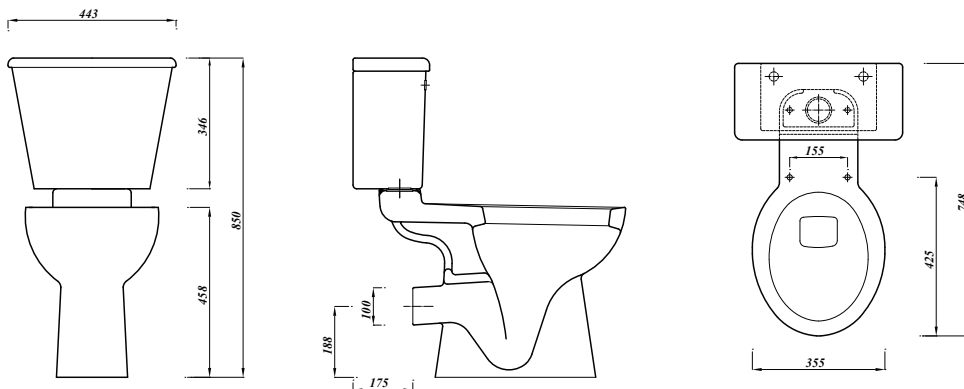

Overview:

Providing a comfort height close coupled WC for either commercial or domestic settings. This classic design is a great option for when substance trumps style.

Key product features:

- Horizontal outlet
- CE Compliant
- Classic close coupled design
- Raised height for more comfort

Product:	Pan	Cistern	Soft close seat
Code:	DOCMNPAN	UNWHPCIPB	STWHSC2ALUX
Weight in kg:	18.4	15	1.1
Colour:	White		
Material:	Vitreous china		Plastic
Standard:	EN997-CL1-6-VRII+CL2		n/a
DOP:	WCC1		n/a
BiM download:	✓	✓	n/a
CAD download:	✓	✓	n/a
Flushing volume:	6/4ltr dual flush		
Flushing mechanism:	Dual flush push button		
Inlet:	RH bottom inlet		
WRAS:	All Lecico flushing mechanisms are WRAS approved		
Options:	Standard seat S/S hinges - STWHASLUX		

Shown: Close coupled WC with soft close seat
DOCMNPAN - UNWHPCIPB - STWHSC2ALUX

Special notes

Pan fixes directly to floor using four fixing holes - screws not supplied
 Cistern can be fixed to a wall
 Optional raised height palm push button available - PBRASIAMP
 For alternative seats, please check specification to ensure fit

All dimensions are approximate and subject to normal ceramic variation.
 Although every effort is made not to change the above product specification, Lecico reserve the right to do so without prior notification if necessary.