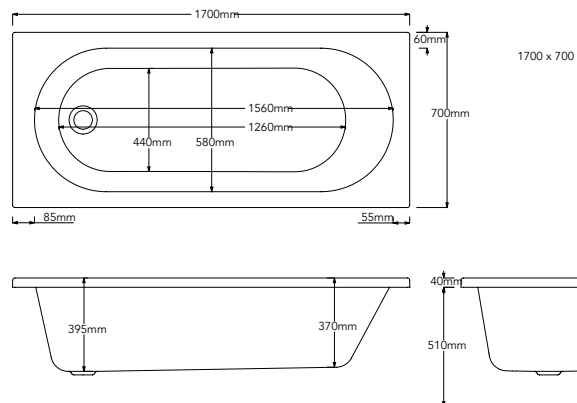

CI/SFB
(74)

Overview:

This round acrylic bath is supplied with feet for easy installation. Its ample size makes for a relaxing retreat that will look at home in any modern bathroom. With an overall size of 1700 x 700mm this bath is great for the whole family.

Key product features:

- 4mm acrylic, fully encapsulated
- CE Compliant
- Round internal design
- 200ltr capacity when in use.

Product:	Bath	End panel	Side panel
Code:	BARDHAR177	BENDPANEL2	BFPANEL2
Weight in kg:	19	1.5	1.8
Colour:	White		
Material:	Acrylic		
Standards:	BS3402		
Capacity:	200ltr		

Shown: 1700 round acrylic bath with side and end panels
BARDHAR177 - BENDPANEL2 - BFPANEL2

Special notes

Bath is not pre-drilled to allow deck or wall mounted brassware