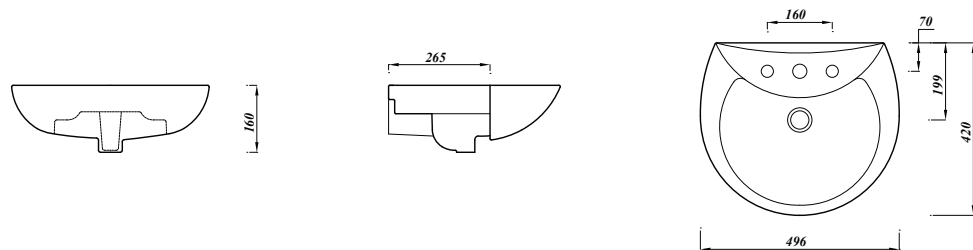

CI/SFB  
(74)

**Overview:**

This classic round C shaped semi recessed basin is ideal for counter top and furniture mounting.

**Key product features:**

- Internal overflow
- Chrome effect overflow ring
- CE Compliant
- C shape design

Product:	50cm Round semi recessed basin
One tap hole code:	ASWHSR50BA1
Two tap hole code:	ASWHSR50BA2
Weight in kg:	9.5
Colour:	White
Material:	Vitreous china
Standard:	EN14688-CL15
DOP:	WBVC2
BiM download:	×
CAD download:	✓
Extras:	Bottle trap - BOTRAPCH / Waste - TPOPRNEW

Shown: 50cm round semi recessed basin with mono mixer tap.  
ASWHSR50BA1 - TPASHBASIN

**Special notes**

Semi recessed basin fits into 300mm deep furniture.  
Includes fixing brackets and cutting template.

All dimensions are approximate and subject to normal ceramic variation.  
Although every effort is made not to change the above product specification, Lecico reserve the right to do so without prior notification if necessary.