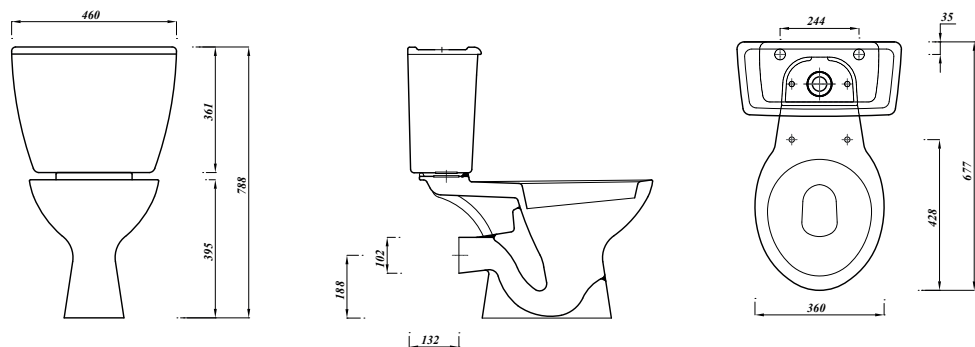

CI/SFB
(74)

Overview:

A classic design, this close coupled WC features a dual flush push button mechanism.

Key product features:

- Horizontal outlet
- CE Compliant
- Pre-installed mechanism
- Bottom inlet internal overflow

Product:	Pan	Cistern	Soft close seat
Code:	ASWHNPA	ASWHPPBCI	STWHSCUNP
Weight in kg:	16.5	14.2	1.1
Colour:	White		
Material:	Vitreous china		Plastic
Standard:	EN997-CL1-6-VR11+CL2		n/a
DOP:	WCC1		n/a
BiM download:	✓	✓	n/a
CAD download:	✓	✓	n/a
Flushing volume	6/4ltr		
Flushing mechanism	Dual flush push button		
Inlet	RH bottom inlet		
WRAS	All Lecico flushing mechanisms are WRAS approved		
Options:	Standard seat S/S hinges - STWHSSUNP		

Shown: Close coupled WC with dual flush push button cistern and soft close seat
ASWHNPA - ASWHPPBCI - STWHSCUNP

Special notes

Pan fixes directly to the floor - screws not supplied

Cistern can be fixed to a wall

For alternative seats, please check specification to ensure fit

All dimensions are approximate and subject to normal ceramic variation.

Although every effort is made not to change the above product specification, Lecico reserve the right to do so without prior notification if necessary.