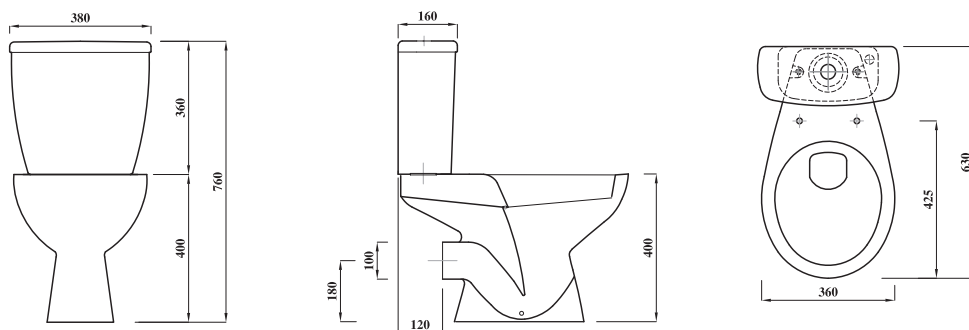

Shown: Close coupled WC combination pack with soft close seat  
ASTPANSET

C1/SFB  
(74)

### Overview:

A close coupled pan with smooth lines, it's a family friendly easy clean WC featuring dual flush push button operation. This WC is designed to work on 6/4 ltrs to aid in water saving.

### Key product features:

- Horizontal outlet
- CE Compliant
- Smooth modern design
- Water saving option

Product:	Pan
Code:	ASTPANSET
Weight in kg:	28.7
Colour:	White
Material:	Vitreous china
Standard:	EN997-CL1-6/4+VR11+CL2
DOP:	WCC1-C2
BiM download:	✓
CAD download:	✓
Flushing volume:	6/4ltr
Flushing mechanism:	Dual flush push button
Inlet:	RH bottom inlet
WRAS:	All Lecico flushing mechanisms are WRAS approved

### Special notes

Pan fixes to floor using side fixing bracket supplied with pan  
Cistern can be fixed to a wall

All dimensions are approximate and subject to normal ceramic variation.  
Although every effort is made not to change the above product specification, Lecico reserve the right to do so without prior notification if necessary.