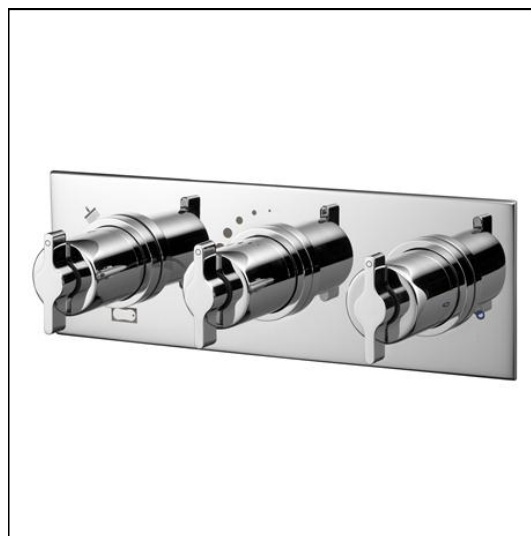

Silver Thermostatic Build-In 3 Control Bath Shower Mixer

ILLUSTRATED

A5600 Silver built-in 3 outlet thermostatic bath shower mixer with faceplate and handles. Incorporates a 3 way diverter to bath & to two shower outlets.

ILLUSTRATED PRODUCT DETAILS

Weights

A5600 5.70 KG

Finishes

A5600  Chrome (AA)

Materials

A5600 Chrome Plated Brass

Designer

David Chipperfield

Special Notes

Requires a bath filler spout, shower pack and a fixed head. Flow rate 10 Litres per minute @ 0.3 bar.

Includes a TMV3 approved mixer A3969NU.

ACCREDITATIONS