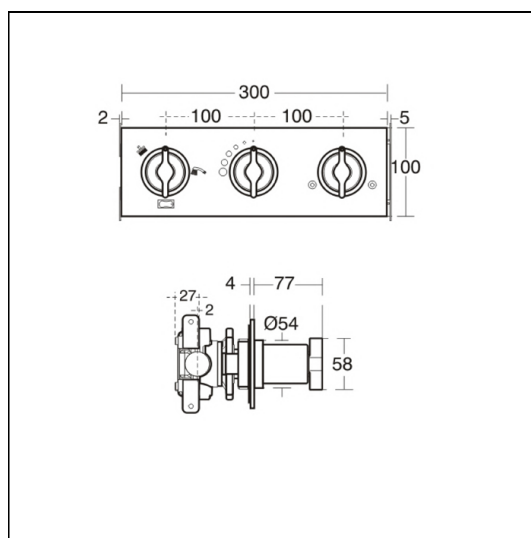

ILLUSTRATED PRODUCT DETAILS

Weights

A5600 5.70 KG

Finishes

A5600  Chrome (AA)

Materials

A5600 Chrome Plated Brass

Designer

David Chipperfield

Special Notes

Requires a bath filler spout, shower pack and a fixed head. Flow rate 10 Litres per minute @ 0.3 bar.

Includes a TMV3 approved mixer A3969NU.

ACCREDITATIONS