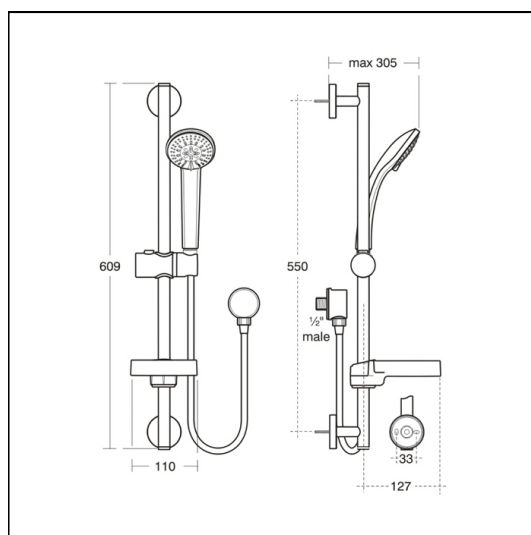

Idealrain S3 Shower Kit With 80mm 3F Handspray, 600mm Rail And 1.8M Hose

ILLUSTRATED

B9556 Idealrain S3 shower kit with 3 function 80mm handspray, 600mm metal slide rail, 1.8m hose & integrated soap dish.

ILLUSTRATED PRODUCT DETAILS

Weights

B9556 1.71 KG

Materials

B9556 Chrome Plated Metal

Finishes

B9556  Chrome (AA)

Flow rates

B9556 8 Litres per minute @ 3 bar pressure

ACCREDITATIONS

Certificate no. 1203083

FEATURES