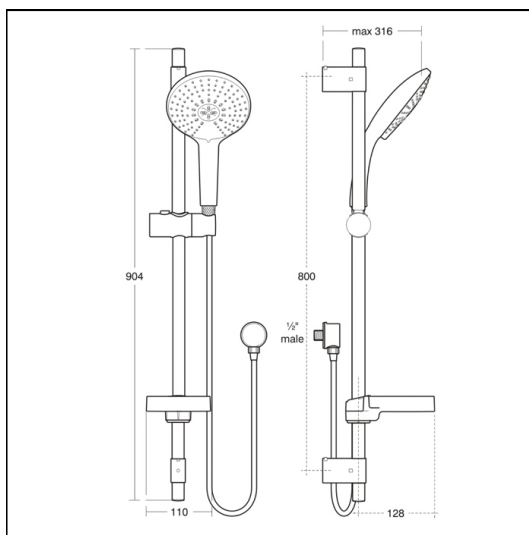

Idealrain XL3 Shower Kit With 140mm 3 Function Handspray, 900mm Rail And 1.8M Hose

ILLUSTRATED

B9433 Idealrain XL3 shower kit with 3 function 140mm handspray, 900mm rail and 1.8m hose

ILLUSTRATED PRODUCT DETAILS

Weights

B9433 2.19 KG

Finishes

B9433  Chrome (AA)

Materials

B9433 Chrome Plated Metal

Flow rates

B9433 12 Litres per minute @ 3 bar pressure

Special Notes

Regulated flow rate 8 litres per minute. Unregulated flow rate 5.2 litres per minute at 0.1 bar.

ACCREDITATIONS

B9433(AA)

12.00 Litres Per Minute

FEATURES