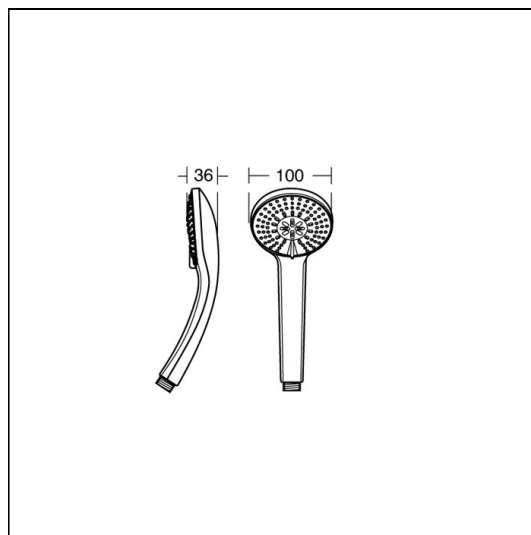

Idealrain M3 Handspray 3 Function 100mm

ILLUSTRATED

B9403 Idealrain m3 h/spray 3 function 100mm

ILLUSTRATED PRODUCT DETAILS

Weights

B9403 0.32 KG

Finishes

B9403  Chrome (AA)

Materials

B9403 Chrome Plated Plastic

Flow rates

B9403 8 Litres per minute @ 3 bar pressure

Special Notes

Removable 8 Litres per minute Eco flow regulator.
Flow rate from 5.7 Litres per minute @ 0.1 bar

ACCREDITATIONS