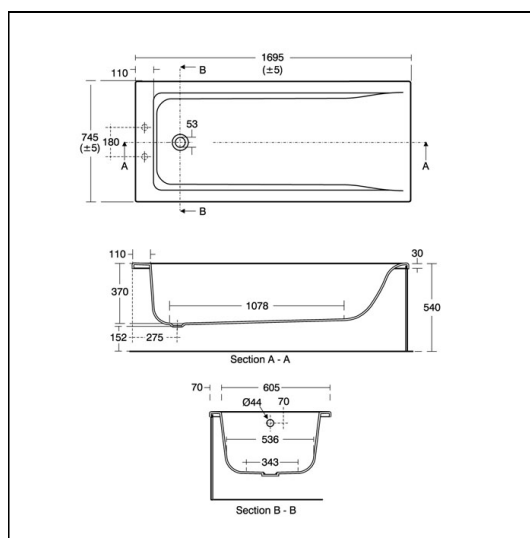

Concept 170cm x 75cm Idealform Bath No Tapholes

ILLUSTRATED

- **E7354** Concept 170 x 75cm Idealform bath with no tapholes
- **B0730** Tempo 2 hole bath filler
- **E3194** Unilux 170cm front panel
- **E3195** Unilux 75cm end panel
- **E1486** 1 1/2" Bath pop-up waste and overflow

OPTIONS

- **S8830** Waste 1 1/2" bath chain and overflow, plastic plug
- **A5901** TMV Thermostatic mixing valve 22mm

ILLUSTRATED PRODUCT DETAILS

Weights

- **E7354** 28.50 KG
- **B0730** 2.64 KG
- **E3194** 3.65 KG
- **E3195** 2.58 KG

Materials

- **E7354** Idealform
- **B0730** Chrome Plated
- **E3194** Acrylic
- **E3195** Acrylic
- **E1486** Mixed Material

Finishes

- **E7354** White (01)
- **B0730** Chrome (AA)
- **E3194** White (01)
- **E3195** White (01)
- **E1486** Chrome (AA)

Capacity

- **E7354** 186 litres (to overflow)

Flow rates

- **B0730** 50 Litres per minute @ 3 bar pressure

Designer

Robin Levien, RDI

Standards

Constructed to EN 198:2008

ACCREDITATIONS

E7354(01)

B0730(AA)

FEATURES