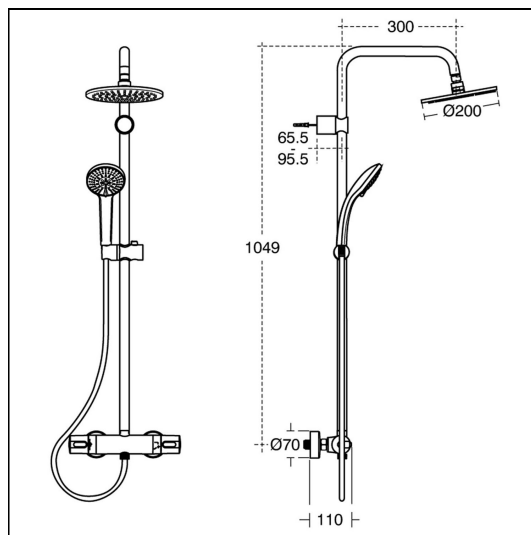

Ceratherm 100 Dual Shower Pack 1m Fixed Riser

ILLUSTRATED

A5827 Ceratherm 100 Dual with Idealrain rainshower M1, fixed riser 1m, M3 kit and Fastfix

ILLUSTRATED PRODUCT DETAILS

Weights

A5827 6.50 KG

Materials

A5827 Chrome Plated Brass

Finishes

A5827  Chrome finish (AA)

Flow rates

A5827 12 Litres per minute @ 3 bar pressure

Special Notes

Supplied with a 12 lpm Eco flow regulator fitted in the rainshower and an 8lpm Eco flow regulator fitted in the handspray.