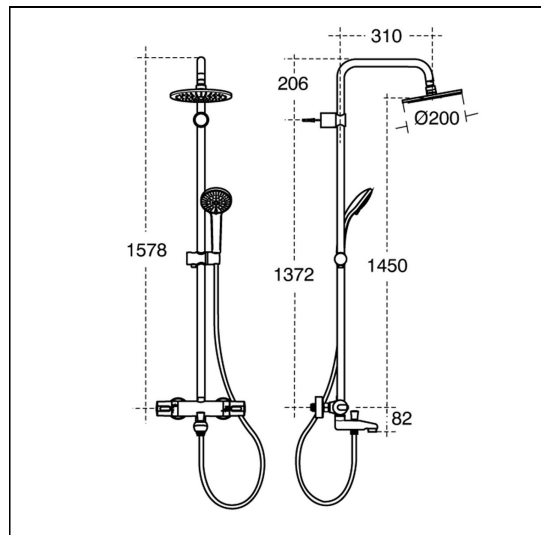

Ceratherm 100 Dual Shower Pack 1.6m Fixed Riser

ILLUSTRATED

A5778 Ceratherm 100 Dual with Idealrain rainshower M1, fixed riser 1.6m, M3 kit and Fastfix

ILLUSTRATED PRODUCT DETAILS

Weights

A5778 6.50 KG

Finishes

A5778  Chrome (AA)

Materials

A5778 Chrome Plated Brass

Special Notes

Removable 12 Litres per minute Eco flow regulator fitted in fixed head and 8 Litres per minute regulator in the handspray.
Flow rate 15.5 Litres per minute @ 2 bar.