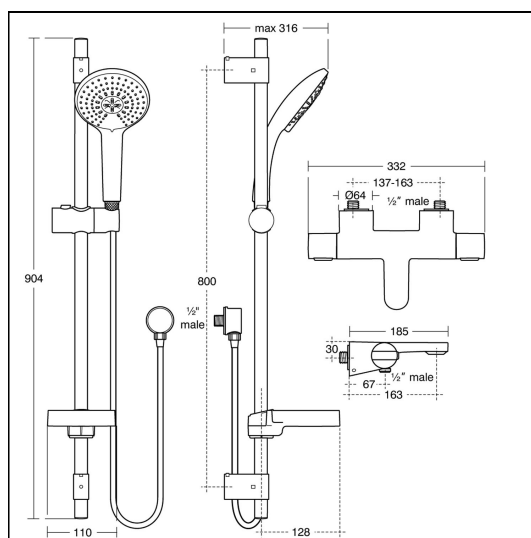

### ILLUSTRATED PRODUCT DETAILS

**Weights**

**A5762** 3.75 KG

**Finishes**

**A5762**  Chrome (AA)

**Materials**

**A5762** Chrome Plated Brass

**Special Notes**

Removable 8 Litres per minute Eco flow regulator fitted in shower handsray.

Flow rate 15.5 Litres per minute @ 2 bar.