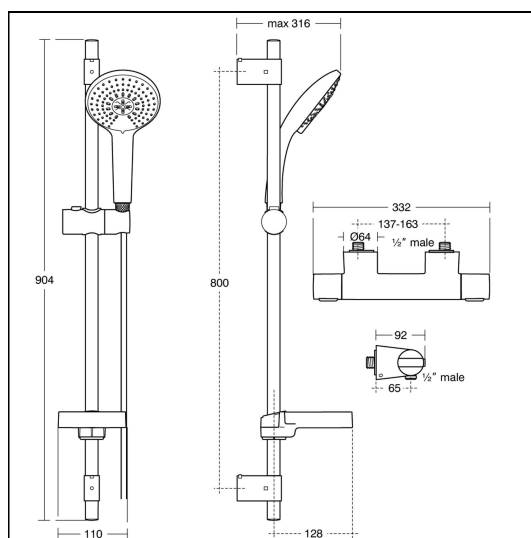

Ceratherm 200 Exposed Shower Pack

ILLUSTRATED

A5761 Ceratherm 200 thermostatic exposed shower pack with fast fix and Idealrain L3 shower kit

ILLUSTRATED PRODUCT DETAILS

Weights

A5761 3.75 KG

Finishes

A5761  Chrome (AA)

Materials

A5761 Chrome Plated Brass

Special Notes

Removable 8 Litres per minute Eco flow regulator .
Flow rate 6.5 Litres per minute @ 0.4 bar. Shower mixer available separately

ACCREDITATIONS

FEATURES