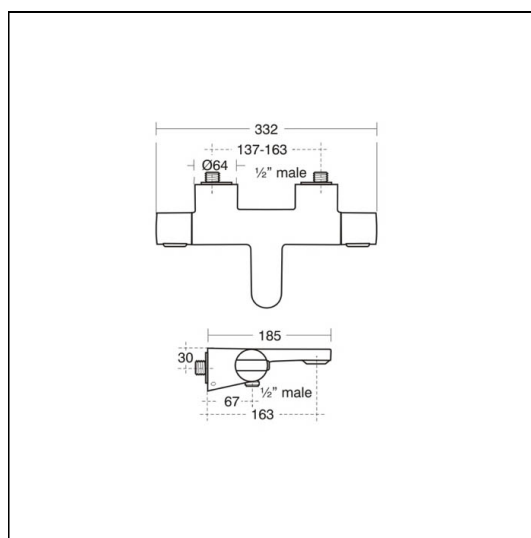

Ceratherm 200 Wall Mounted Bath Shower Mixer

ILLUSTRATED

A4630 Ceratherm 200 exposed thermostatic bath shower mixer wall mounted

ILLUSTRATED PRODUCT DETAILS

Weights

A4630 4.20 KG

Finishes

A4630  Chrome (AA)

Materials

A4630 Chrome Plated Brass

Flow rates

A4630 15 Litres per minute @ 3 bar pressure

Special Notes

Removable 8 Litres per minute Eco flow regulator fitted in the shower handspray.

Flow rate 15.5 Litres per minute @ 2 bar. Also available in a shower pack.