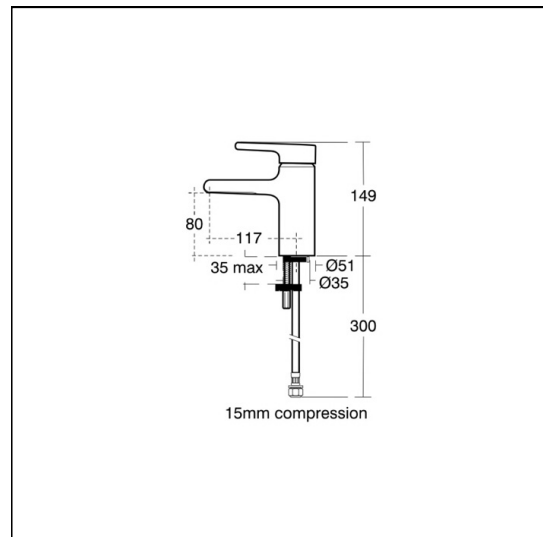

Attitude Washbasin Mixer, Waterfall Single Lever, 5 Litres Per Minute

ILLUSTRATED

A5536 Attitude one hole basin mixer with waterfall outlet single lever - no waste

ILLUSTRATED PRODUCT DETAILS

Weights

A5536 1.80 KG

Materials

A5536 Chrome Plated Brass

Finishes

A5536  Chrome (AA)

Flow rates

A5536 5 Litres per minute @ 3 bar pressure

Designer

Artefakt Industriekultur