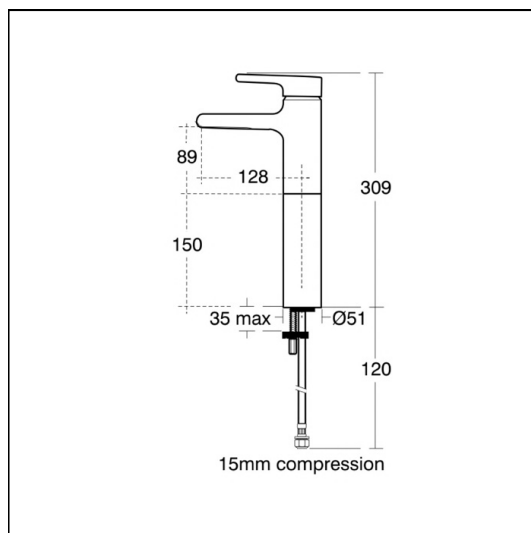

Attitude Vessel Washbasin 1 Hole Mixer, Waterfall Single Lever 5 Litres Per Minute

ILLUSTRATED

A4756 Attitude single lever one hole vessel basin mixer with waterfall outlet - no waste

ILLUSTRATED PRODUCT DETAILS

Weights

A4756 2.55 KG

Finishes

A4756  Chrome (AA)

Materials

A4756 Chrome Plated Brass

Flow rates

A4756 5 Litres per minute @ 3 bar pressure

Designer

Artefakt Industriekultur

Special Notes

Waterfall spouts have an internal flow regulator. Suitable for balanced supplies. Inlets with flexible hoses and connections for 15mm copper tails.

ACCREDITATIONS