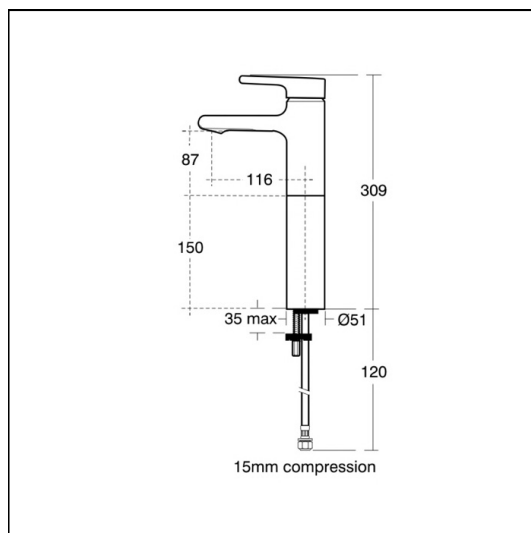

Attitude Vessel Washbasin 1 Hole Mixer, Classic Single Lever 5 Litres Per Minute

ILLUSTRATED

A4755 Attitude single lever one hole vessel basin mixer with classic outlet - no waste

ILLUSTRATED PRODUCT DETAILS

Weights

A4755 2.50 KG

Materials

A4755 Chrome Plated Brass

Finishes

A4755  Chrome (AA)

Flow rates

A4755 5 Litres per minute @ 3 bar pressure

Designer

Artefakt Industriekultur

Special Notes

Suitable for balanced supplies. Inlets with flexible hoses and connections for 15mm copper tails. Classic spouts have a flow regulator on the outlet which can be removed for low pressure installations. Flow rate with fitted regulator 5 litres per minute. Unregulated flow rate 6 litres per minute at 0.2 bar.