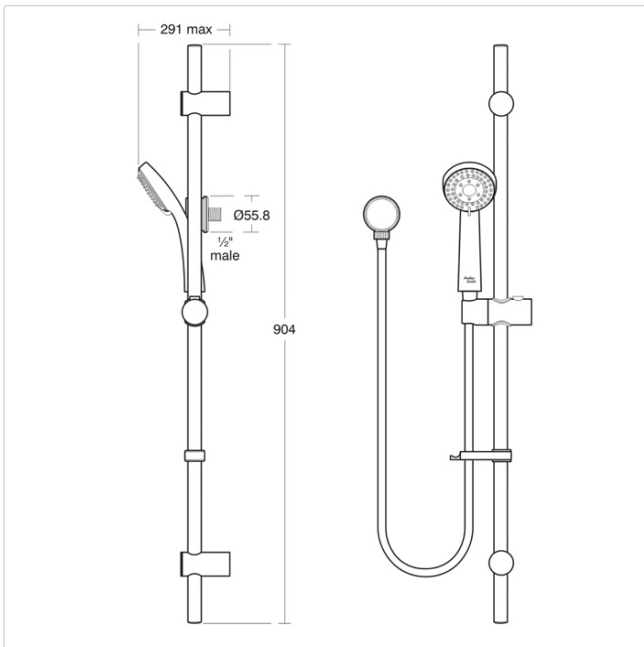

Frequently used applications

General Healthcare	Hospitals
Hotels	Office
Residential	

Accreditations

WRAS
Water Label

*Armitage
Shanks*

Email: info@idealspec.co.uk
Tel: 0870 122 8822
Fax: 0870 122 8282
Web: www.idealspec.co.uk

Powered by
IdealSpec

Date created: 11/08/2016