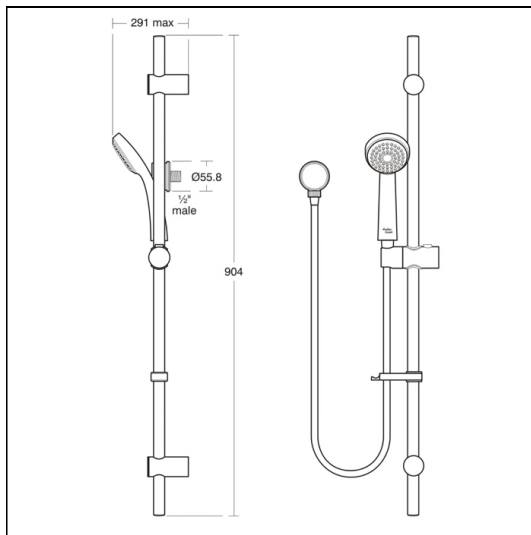

Armaglide 2 Shower Kit

ILLUSTRATED

B9306 Armaglide 2 shower kit with single function handspray, 900mm rail, 1750mm smooth hose and category 5 hose retainer

ILLUSTRATED PRODUCT DETAILS

Weights

B9306 1.72 KG

Finishes

B9306  Chrome (AA)

Materials

B9306 Chrome Plated Metal

Flow rates

B9306 8 Litres per minute @ 3 bar pressure

Special Notes

Regulated flow rate 8 litres per minute. Unregulated flow rate 5.5 litres per minute at 1 bar.