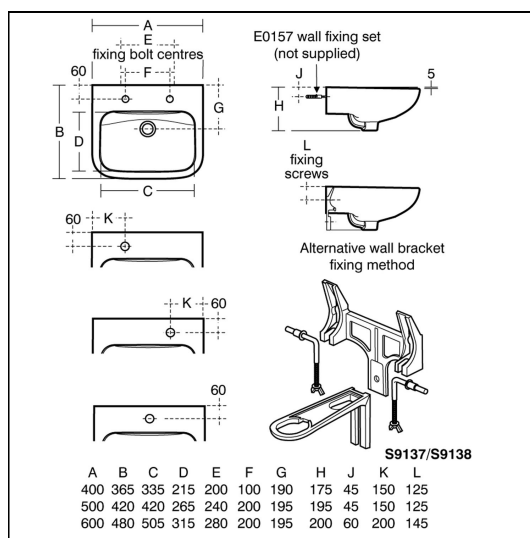

# Portman 21 Washbasin 50cm 1 Taphole No Overflow Or Chainstay Hole

## ILLUSTRATED

- S2252** Portman 21 washbasin 50cm, 1 taphole, no overflow or chainstay hole
- A6697** Contour 21+ 1 hole thermostatic basin mixer, single sequential lever with copper tails
- S8720** Waste 1½" brass strainer waste, 80mm unslotted tail
- S8920** Trap 1½" plastic resealing bottle, 75mm seal, multi-purpose outlet

## ILLUSTRATED PRODUCT DETAILS

<b>Sizes</b>	<b>Finishes</b>
<b>S2252</b> w:50 x d:42	<b>S2252</b>  White (01)
<b>Weights</b>	<b>A6697</b>  Chrome (AA)
<b>S2252</b> 12.73 KG	<b>S8720</b>  Chrome (AA)
<b>A6697</b> 2.10 KG	<b>S8920</b>  Neutral / No Finish (67)
<b>S8720</b> 0.23 KG	
<b>S8920</b> 2.00 KG	
<b>Materials</b>	<b>Flow rates</b>
<b>S2252</b> Vitreous China	<b>A6697</b> 3.9 Litres per minute @ 3 bar pressure
<b>A6697</b> Chrome Plated Brass	
<b>S8720</b> Chrome Plated	
<b>S8920</b> Plastic	