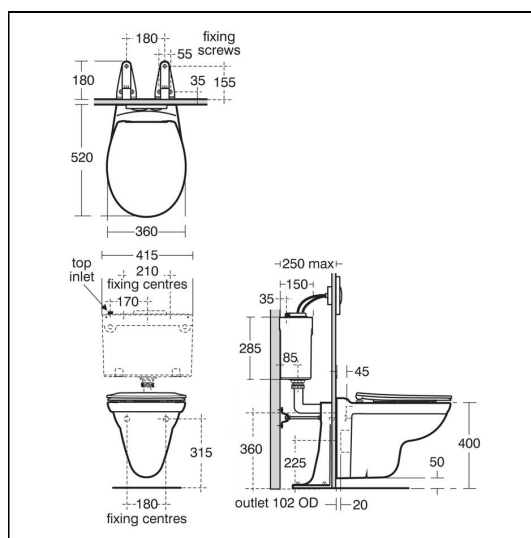

ILLUSTRATED PRODUCT DETAILS

Weights

- **V3910** 15.09 KG
- **S3643** 2.70 KG

Finishes

- **V3910** White (01)

ACCREDITATIONS

S3617(67)

Unified Water Label		4.5	Average Flushing Volume (Litres)

S3620(67)

Unified Water Label		6.0	Average Flushing Volume (Litres)

S3622(67)

Unified Water Label		6.0	Average Flushing Volume (Litres)