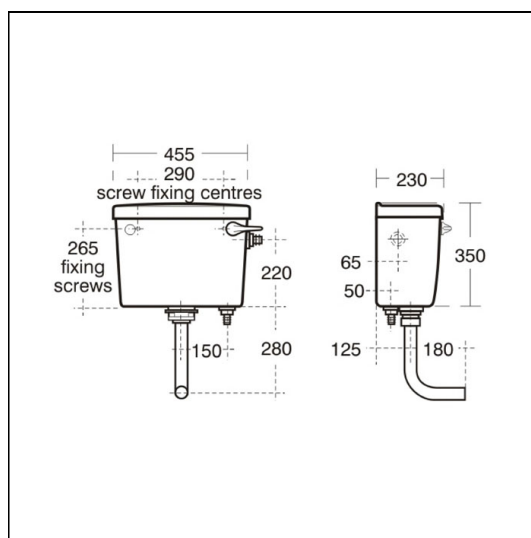

Group Cistern 6 Litre Low Level, Side Supply (fittings reversible)

ILLUSTRATED

S3900 Group low level cistern 6 litre single flush syphon side supply and internal overflow, cp lever (fittings reversible)

ILLUSTRATED PRODUCT DETAILS

Weights

S3900 16.00 KG

Finishes

S3900 ☐ White (01)

Materials

S3900 Vitreous China

Capacity

S3900 6 litres

FINISH OPTIONS

☐
(01) White

(SW) Honeymoon

Standards

Vitreous china to BS 3402. Cistern to BS EN 14055

ACCREDITATIONS

Flush Valve
1309069

Inlet Valve
1610073