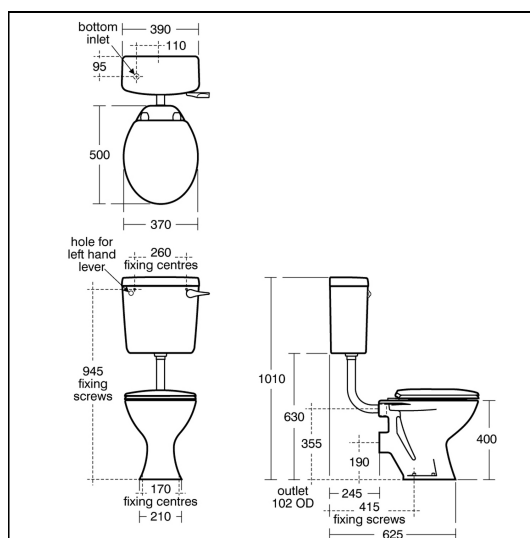

OPTIONS

- S3902** Group low level cistern 6 litre single flush syphon bottom supply and internal overflow CP lever
- S3905** Group low level cistern 6 litre single flush syphon bottom supply and internal overflow with secure cover fastener CP Lever
- S3740** Regal low level plastic slim line cistern 6 litre single flush syphon side supply and internal overflow, CP lever
- S3742** Regal low level plastic slimline cistern 6 litre single flush syphon bottom supply and internal overflow, CP lever
- S3617** Conceala 2 cistern 4.5 or 6 litre single flush syphon side supply and internal overflow plastic flushbend, long CP lever
- S3620** Conceala 2 cistern 4.5 or 6 litre single flush syphon side supply and internal overflow, alternative height plastic flushbends, no lever
- E8972** Sandringham 21 low level cistern 6 litre single flush syphon side supply and internal overflow
- E8761** Sandringham 21 low level cistern 6/4 litre dual flush valve, bottom supply and internal overflow
- S4060** Bakasan seat and cover with stainless steel rod and metal top fixing hinges
- S6600** Dania 50mm raised toilet seat and cover
- S4071** Bakasan seat no cover open front plastic pillars
- S4456** Finger push button mechanism for low level concealed cistern, for 150mm maximum wall thickness
- S4452** Palm push button mechanism for low level concealed cistern for 150mm maximum wall thickness
- S4453** Palm push button mechanism for low level concealed cistern for 400mm maximum wall thickness
- S4491** Lever flushing Conceala 2 extended 250mm
- S4492** Lever flushing Conceala 2 extended 400mm
- S4305** Panekta outlet Connector, finned pattern to convert horizontal outlet WCs to P trap
- S4300** Panekta outlet Connector, finned pattern to convert horizontal outlet WCs to S or turned P trap