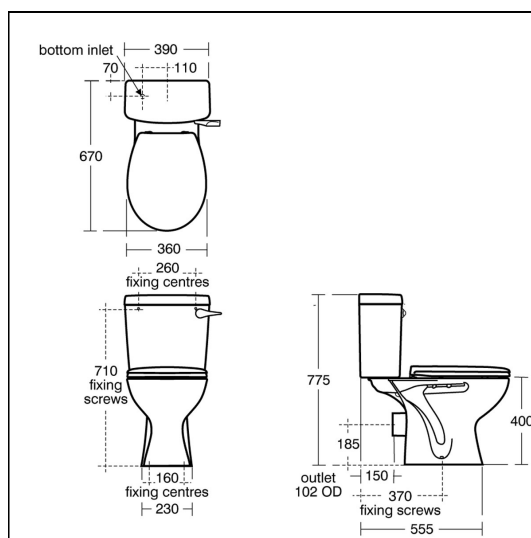

Sandringham 21 Close Coupled WC Suite - Lever

ILLUSTRATED

- E8963** Sandringham 21 close coupled WC pan with horizontal outlet
- E8968** Sandringham 21 close coupled cistern 6 or 4 litre single flush syphon bottom supply and internal overflow
- E1316** Seat and cover, normal close
- S9101** Domex screws (pair)

OPTIONS

- E8763** Sandringham 21 close coupled cistern 6 or 4 litre single flush syphon bottom supply and internal overflow, with cover fastener
- E9002** Sandringham 21 close coupled cistern with reversible spatula lever 6 or 4 litre single flush syphon bottom supply and internal overflow
- S2985** Sandringham 21 seat and cover, slow close
- E1317** Sandringham 21 seat and cover, metal hinges, normal close
- E1319** Sandringham 21 seat no cover, metal hinges, normal close
- S4305** Panekta outlet Connector, finned pattern to convert horizontal outlet WCs to P trap
- S4300** Panekta outlet Connector, finned pattern to convert horizontal outlet WCs to S or turned P trap

ILLUSTRATED PRODUCT DETAILS

Weights

- E8963** 17.30 KG
- E8968** 15.50 KG
- E1316** 2.17 KG
- S9101** 0.22 KG

Materials

- E8963** Vitreous China
- E8968** Vitreous China
- E1316** Plastic
- S9101** Metal

Finishes

- E8963** White (01)
- E8968** White (01)
- E1316** White (01)
- S9101** White (01)

Capacity

- E8968** 4 litres

Special Notes

WC screwed to floor and cistern screwed to wall (not supplied).

FEATURES