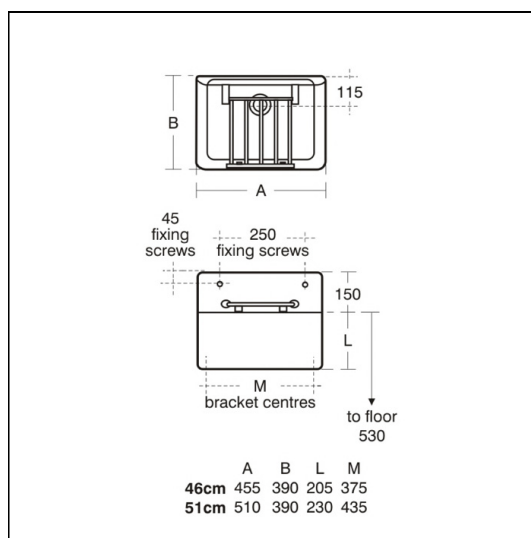

OPTIONS

- **B1673** Nimbus 21 bib taps 1/2" anti vandal outlet pair
- **B1686** Nimbus 21 concealed bib tap wall mountself centralising installation pair
- **S9221** Brackets build-in Aluminium alloy, 355mm overall, 305mm stud (pair)
- **S8925** Trap 1½" plastic resealing bottle with 75mm seal, multi-purpose outlet
- **A5900** TMV Thermostatic mixing valve 15mm

ILLUSTRATED PRODUCT DETAILS

Weights

- **S5920** 27.00 KG
- **S9101** 0.22 KG
- **S9233** 1.51 KG
- **S8726** 0.39 KG
- **S8915** 0.24 KG

Materials

- **S5920** Fine Fireclay
- **S9101** Metal
- **B1457** Chrome Plated Brass
- **B1688** Chrome Plated Brass
- **S9233** Stainless Steel
- **S8726** Brass
- **S8915** Plastic

Finishes

- **S5920** White (01)
- **S9101** White (01)
- **B1457** Chrome (AA)
- **B1688** Chrome (AA)
- **S9233** Stainless Steel finish (MY)
- **S8726** Chrome (AA)
- **S8915** Neutral / No Finish (67)

Standards

Washbasin to BS EN 14688 & BS EN 31

Special Notes

Legs can be reduced in height on site.

Consideration may be given to safe hot water delivery and the use of an appropriate temperature reduction device see A5900AA

FEATURES