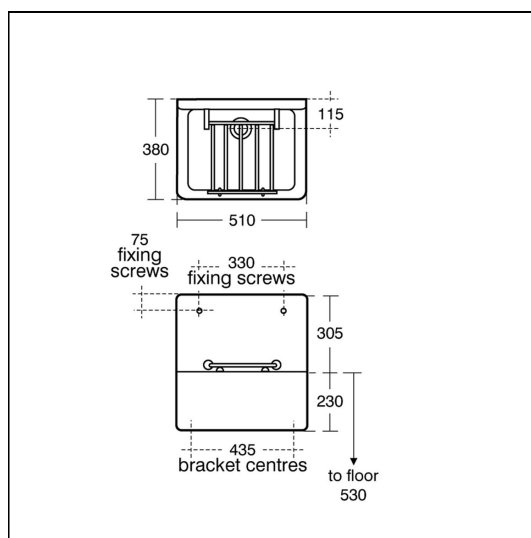

OPTIONS

- **B1673** Nimbus 21 bib taps 1/2" anti vandal outlet pair
- **B1686** Nimbus 21 concealed bib tap wall mount self centralising installation pair
- **S9221** Brackets build-in Aluminium alloy, 355mm overall, 305mm stud (pair)
- **S8915** Trap 1 1/2" plastic bottle with 75mm seal, multi-purpose outlet
- **A5900** TMV Thermostatic mixing valve 15mm

ILLUSTRATED PRODUCT DETAILS

Weights

- **S5900** 31.00 KG
- **S9101** 0.22 KG
- **S9233** 1.51 KG
- **S8726** 0.39 KG
- **S8925** 0.33 KG

Materials

- **S5900** Fine Fireclay
- **S9101** Metal
- **B1457** Chrome Plated Brass
- **B1688** Chrome Plated Brass
- **S9233** Stainless Steel
- **S8726** Brass
- **S8925** Plastic

Finishes

- **S5900** White (01)
- **S9101** White (01)
- **B1457** Chrome (AA)
- **B1688** Chrome (AA)
- **S9233** Stainless Steel finish (MY)
- **S8726** Chrome (AA)
- **S8925** Neutral / No Finish (67)

Standards

Washbasin to BS EN 14688 & BS EN 31

Special Notes

Multi-purpose outlet suitable for plastic and BS copper pipe.

Consideration may need to be given to safe hot water delivery and the use of an appropriate temperature reduction device see A5900AA

FEATURES