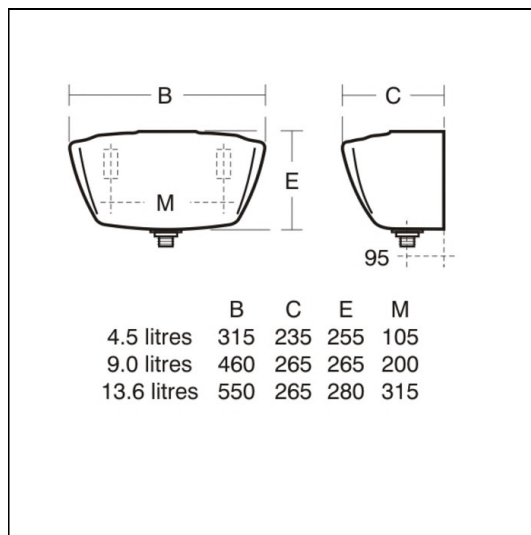

Mura Auto Cistern 4.5 Litre

ILLUSTRATED

S6200 Mura 4.5 litre auto cistern with auto syphon, petcock and supports

OPTIONS

- **S6220** Flushpipes exposed for 1 bowl urinal with Mura cistern
- **S6221** Flushpipes exposed for 2 bowl urinals with Mura autocistern

ILLUSTRATED PRODUCT DETAILS

Weights

S6200 6.50 KG

Finishes

S6200 ☐ White (01)

Materials

S6200 Plastic

Capacity

S6200 5 litres

Standards

Vitreous china to BS 3402. Cisterns to BS 1876

ACCREDITATIONS

Flush Valve
1505001

FEATURES