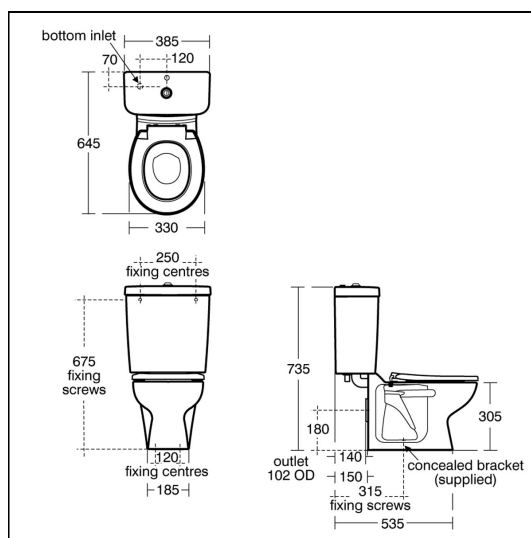

Contour 21 Close Coupled/BTW WC Pan 305mm high

ILLUSTRATED

- S3046** Contour 21 schools, back to wall and close coupled WC pan with horizontal outlet, 305mm high
- S3064** Contour 21 schools close coupled cistern 6 litre push button valve bottom supply and internal overflow, secure cover fastener
- S4057** Contour 21 toilet seat no cover for 305mm high pan, bottom fixing hinges
- S9101** Domex screws (pair)

OPTIONS

- S3617** Conceala 2 cistern 4.5 or 6 litre single flush syphon side supply and internal overflow plastic flushbend, long CP lever
- S3640** Conceala 2 cistern 4.5 litre single flush valve side supply and internal overflow, alternative height plastic flushbends
- S3599** Sensorflow 21 WC flushing device, panel mounted sensor complete with concealed valve and 4 or 4.5 litre duct cistern
- S3643** Conceala 2 cistern 4.5/3 or 4/2.6 litre dual flush valve side supply and internal overflow, alternative height plastic flushbends, no flushplate
- S3696** Contour 21 schools close coupled delay fill, syphon cistern 4.5 litre single flush spatula lever, bottom supply and internal overflow with secure cover fastener
- S4056** Contour 21 toilet seat with cover for 305mm high pan, bottom fixing hinges
- S4513** Palm push button Pneumatic, stainless steel for 31mm maximum thickness partition
- S4305** Panekta outlet Connector, finned pattern to convert horizontal outlet WCs to P trap
- S4300** Panekta outlet Connector, finned pattern to convert horizontal outlet WCs to S or turned P trap

- S3046** White (01)
- S3064** White (01)
- S4057** White (01)
- S9101** White (01)

Capacity

- S3064** 6 litres

Designer

Robin Levien, RDI

FINISH OPTIONS

ACCREDITATIONS

FEATURES

Contour 21 Close Coupled/BTW WC Pan 305mm high

(01) White

(36) Blue

(66) Black

(GQ) Red

(LJ) Grey

(79) yellow

Standards