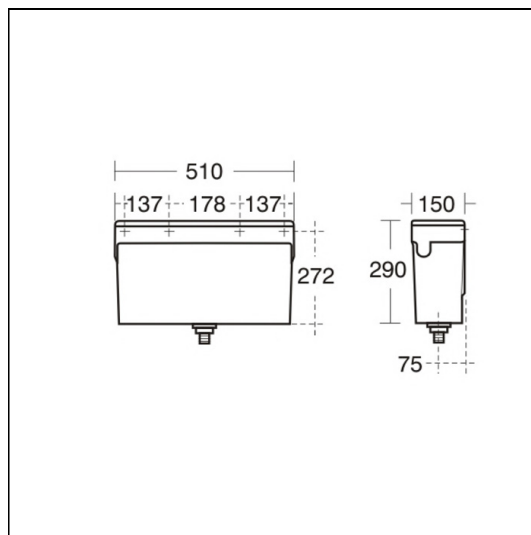

Conceala plastic auto cistern, 13.6 litres & fittings for 4 or 5 position

ILLUSTRATED

S6217 Conceala auto cistern 13.6 litre with cover auto syphon and petcock

ILLUSTRATED PRODUCT DETAILS

Weights

S6217 3.00 KG

Materials

S6217 Plastic

Standards

Cisterns to BS 1876

Finishes

S6217  Neutral / No Finish (67)

Capacity

S6217 14 litres