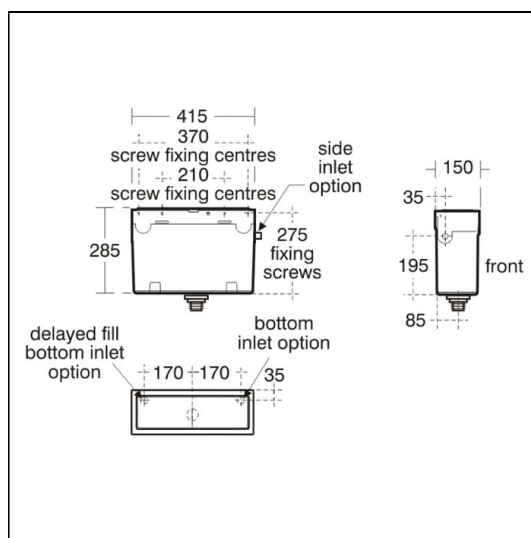

Conceala 2 Cistern Universal Height 4.5 Litre Valve Side Supply

ILLUSTRATED

- S3640** Conceala 2 cistern 4.5 litre single flush valve side supply and internal overflow, alternative height plastic flushbends
- S4512** Finger push button pneumatic, stainless steel for 31mm maximum thickness partition

OPTIONS

- S4489** Finger push button pneumatic, stainless steel body for 400mm maximum wall thickness
- S4463** Palm push button Pneumatic, plastic for 31mm maximum thickness partition
- SV316** 3 metre tube

Capacity

- S3640** 5 litres

Standards

Cistern to BS EN 14055

Special Notes

Valve operated cisterns are supplied with an 800mm length of plastic air tube. An optional 3m length can be purchased where remote operation is required. Syphon operated cisterns with lever supplied are suitable for 150mm max wall thickness. Longer levers can be purchased for thicker walls.