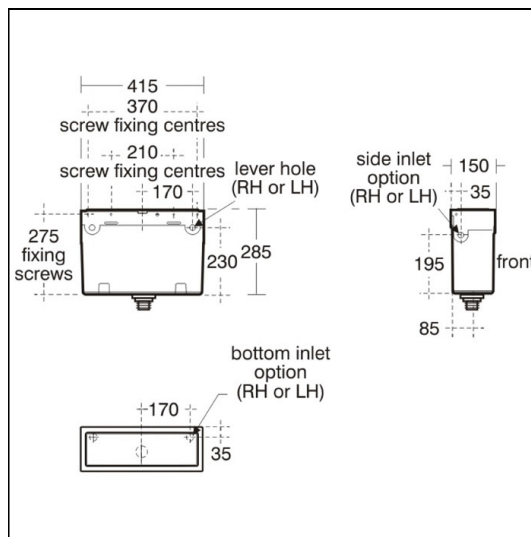

### Capacity

**S3617** 5 litres

### Special Notes

If dimension A exceeds 150mm, full installation details must be specified.