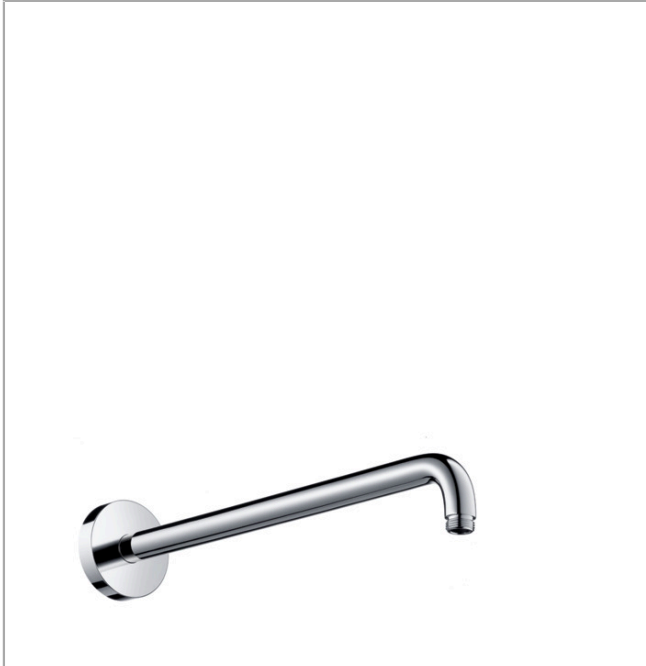

Shower arm 38.9 cm

Surfaces: **chrome** Art. no. : **27413000**

Description

product features

- wall-mounted
- Version: 90° angle
- Connection thread 1/2"

Article Details

Price excl. VAT

£ 79.17

Product image

Scale drawing