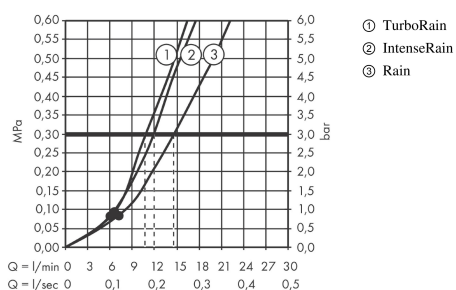

Croma Select S
Shower set 110 Vario with shower rail 90 cm
 Surfaces: **white/chrome** Art. no. : **26572400**

Description

product features

- Spray pattern: Rain, Turbo Rain, IntenseRain
- Select button to comfortably switch between spray modes
- Shower head size: 110 mm
- pivot connectors prevent hose from tangling
- slide inclination angle can be adjusted by 45°
- maximum flow rate 15 l/min at 3 bar
- operating pressure: min. 1 bar / max. 6 bar
- chrome-plated wall supports of plastic

Article Details

Price excl. VAT

£ 111.67

Technology

Product image

Scale drawing

Flowchart

The consumption was measured in combination with the appropriate fittings (thermostat/mixer/ in-wall valve) to reflect actual application in practice.