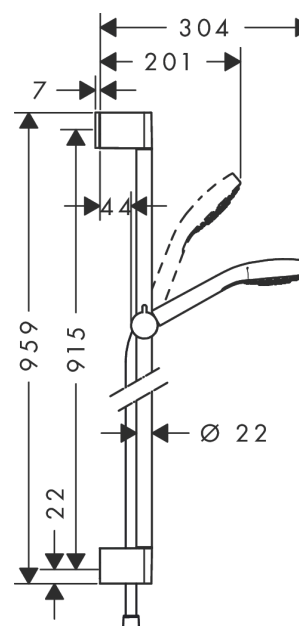

Croma Select S
Shower set 110 Vario with shower rail 90 cm
 Surfaces: **white/chrome** Art. no. : **26572400**

Description

product features

- Spray pattern: Rain, Turbo Rain, IntenseRain
- Select button to comfortably switch between spray modes
- Shower head size: 110 mm
- pivot connectors prevent hose from tangling
- slide inclination angle can be adjusted by 45°
- maximum flow rate 15 l/min at 3 bar
- operating pressure: min. 1 bar / max. 6 bar
- chrome-plated wall supports of plastic

Article Details

Price excl. VAT

£ 111.67

Technology

Product image

Scale drawing

Flowchart

The consumption was measured in combination with the appropriate fittings (thermostat/mixer/ in-wall valve) to reflect actual application in practice.

Croma Select S
Shower set 110 Vario with shower rail 90 cm
Surfaces: **white/chrome** Art. no. : **26572400**

Installation examples