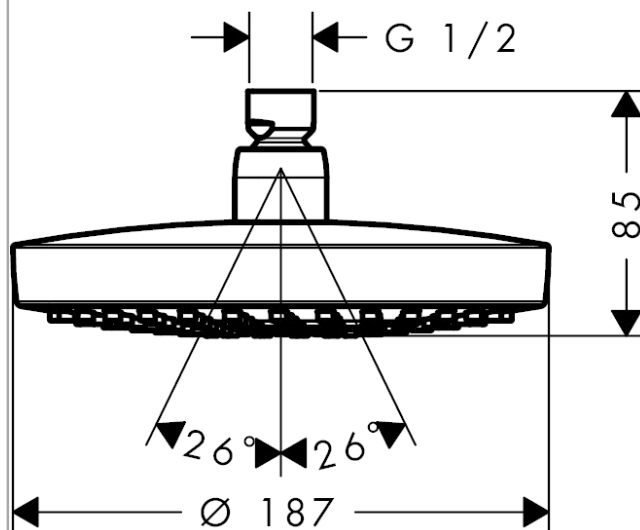

Croma Select S Overhead shower 180 2jet

Surfaces: **white/chrome** Art. no. : **26522400**

Description

product features

- Shower head size: 180 mm
- Spray pattern: Rain, IntenseRain
- flow rate Rain 17 l/min at 3 bar
- flow rate IntenseRain 16 l/min at 3 bar
- Select button on overhead shower
- spray face surface in two variants: chrome or white
- Spray face: plastic
- Installation: ceiling or wall
- Connection thread 1/2"
- operating pressure: min 1.5 bar / max 10 bar
- winner of the iF product design award 2016
- WRAS 1510335
- KIWA UK 1511700

Scale drawing

Croma Select S
Overhead shower 180 2jet

Surfaces: **white/chrome** Art. no. : **26522400**

Flowchart

The consumption was measured in combination with the appropriate fittings (thermostat/mixer/in-wall valve) to reflect actual application in practice.