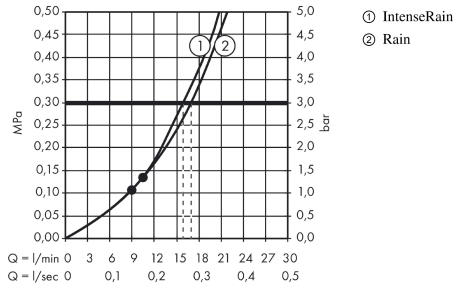

Croma Select S Overhead shower 180 2jet

Surfaces: **white/chrome** Art. no. : **26522400**

Description

product features

- Shower head size: 180 mm
- Spray pattern: Rain, IntenseRain
- flow rate Rain 17 l/min at 3 bar
- flow rate IntenseRain 16 l/min at 3 bar
- Select button on overhead shower
- spray face surface in two variants: chrome or white
- Spray face: plastic
- Installation: ceiling or wall
- Connection thread 1/2"
- operating pressure: min 1.5 bar / max 10 bar
- winner of the iF product design award 2016
- WRAS 1510335
- KIWA UK 1511700

Scale drawing

Croma Select S
Overhead shower 180 2jet

Surfaces: **white/chrome** Art. no. : **26522400**

Flowchart

The consumption was measured in combination with the appropriate fittings (thermostat/mixer/in-wall valve) to reflect actual application in practice.