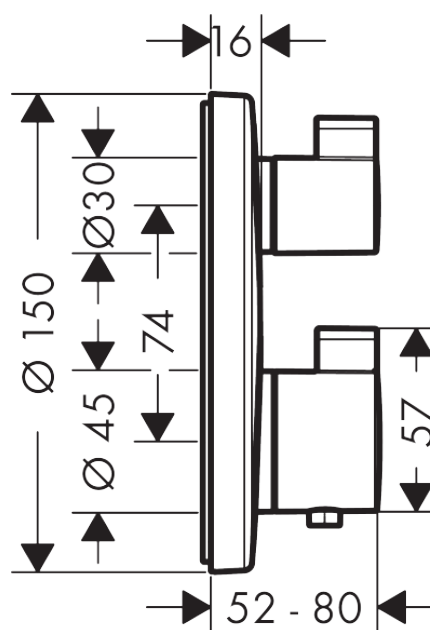

Ecostat S

Thermostatic mixer for concealed installation for 2 outlets with shut-off / diverter valve

Surfaces: **chrome** Art. no. : **15758000**

Description

product features

- designed to run 2 outlets
- wall-mounted
- thermostat cartridge, shut-off/ diverter valve
- safety stop at 40°C
- Maximum temperature can be adjusted on installation
- Noise class: I
- operating pressure: min 1 bar / max 10 bar
- WRAS 1807036
- WRAS 1807036
- Kiwa UK 1503706
- KIWA UK 1503706

Article Details

Price excl. VAT

£ 400.00

Certificates

kiwa

Product image

Scale drawing

Flowchart